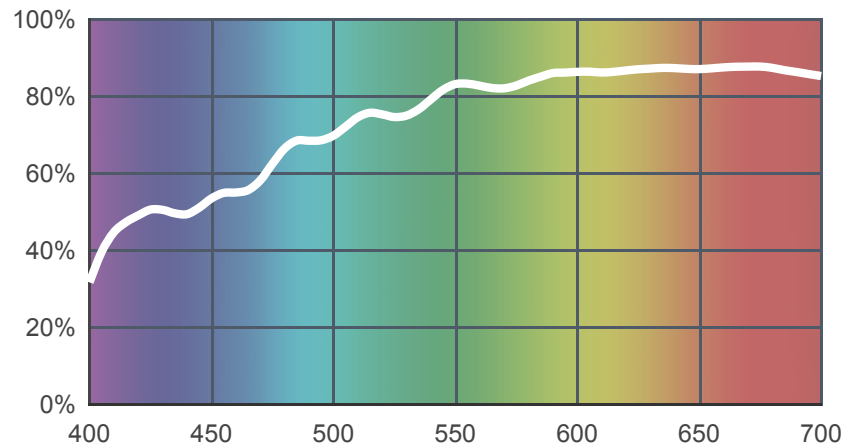

763 Wheat

[View on leefilters.com](#) / [Find a Dealer](#)

Adds warmth, sunlight.

	Source C 6774K	Tungsten 3200K
Transmission Y	84.3%	85.9%
x	0.343	0.451
y	0.357	0.418
Absorption	0.07	0.07

Light transmitted (Y%)
for each colour
wavelength (nm)

Dimming Source Preview

Created by **David Hersey** as a part of The Designer Series.

Rolls:

- **1" Core** 7.62m x 1.22m (25' x 48")
- **2" Core** 7.62m x 1.22m (25' x 48")
- **Quick Roll** Length 7.62m (25') x any width between 2.5cm - 1.17m (1" x 48")

Sheets:

- **Full Sheet** 1.22m x 0.53m (48" x 21")
USA: Full Sheets by special order only.
- **Half Sheet** 0.61m x 0.53m (24" x 21")

Pre-Cut Packs:

- Not available in a pack