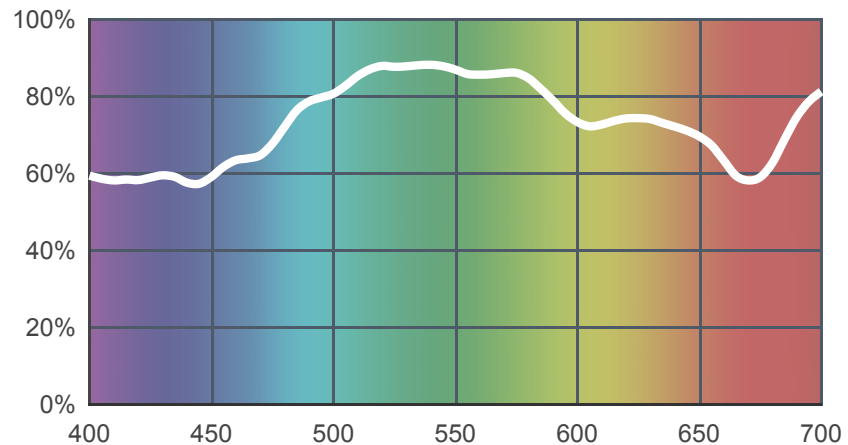

245 Half Plus Green

[View on leefilters.com](http://leefilters.com) / [Find a Dealer](#)

Used on daylight and tungsten light sources to provide green cast when used in conjunction with discharge lighting. Approximately equivalent to CC15 green camera filter.

	Source C 6774K	Tungsten 3200K
Transmission Y	81.7%	81.6%
x	0.319	0.423
y	0.355	0.425
Absorption	0.09	0.09

Light transmitted (Y%)
for each colour
wavelength (nm)

Dimming Source Preview

Created by **Declan Randall** as a part of The Designer Series.

Rolls:

- **1" Core** 7.62m x 1.22m (25' x 48")
- **2" Core** 7.62m x 1.22m (25' x 48")
- **Quick Roll** Length 7.62m (25') x any width between 2.5cm - 1.17m (1" x 48")

Sheets:

- **Full Sheet** 1.22m x 0.53m (48" x 21")
USA: Full Sheets by special order only.
- **Half Sheet** 0.61m x 0.53m (24" x 21")