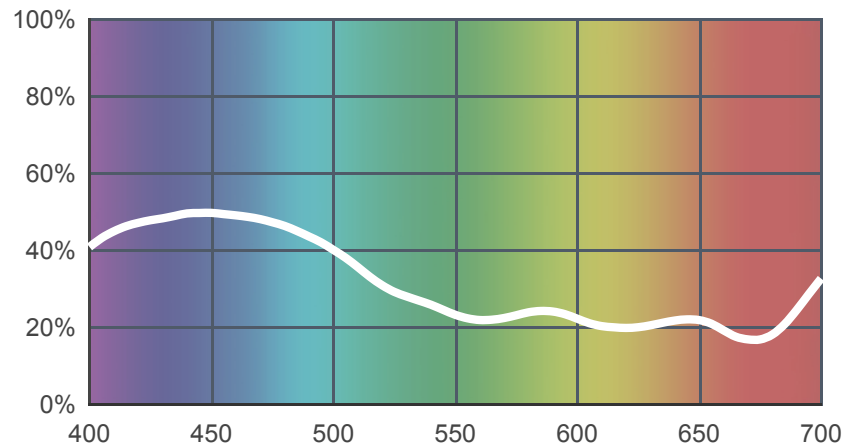

# 224 Daylight Blue Frost

[View on leefilters.com](#) / [Find a Dealer](#)

Used for soft light effects with the addition of 201 Full CTB.

	Source C 6774K	Tungsten 3200K
Transmission Y	22.6%	22%
x	0.235	-
y	0.219	-
Stop Value	2 ¼	2 ¼

Light transmitted (Y%)  
for each colour  
wavelength (nm)

Created by **Declan Randall** as a part of The Designer Series.

### Rolls:

- **1" Core** 7.62m x 1.22m (25' x 48")
- **2" Core** 7.62m x 1.22m (25' x 48")
- **Quick Roll** Length 7.62m (25') x any width between 2.5cm - 1.17m (1" x 48")

### Sheets:

- **Full Sheet** 1.22m x 0.53m (48" x 21")  
USA: Full Sheets by special order only.
- **Half Sheet** 0.61m x 0.53m (24" x 21")