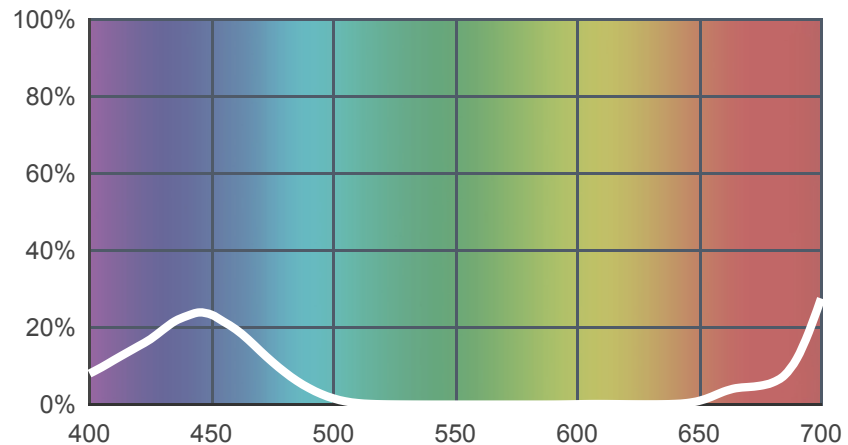

181 Congo Blue

[View on leefilters.com](http://leefilters.com) / [Find a Dealer](#)

Looks like black light when used with a fluorescent source. Great effect colour. Very saturated.

	Source C 6774K	Tungsten 3200K
Transmission Y	0.8%	0.6%
x	0.158	0.187
y	0.035	0.058
Absorption	2.1	2.22

Light transmitted (Y%)
for each colour
wavelength (nm)

Dimming Source Preview

Available as a **High Temperature** filter.

Rolls:

- **1" Core** 7.62m x 1.22m (25' x 48")
- **2" Core** 7.62m x 1.22m (25' x 48")
- **High Temperature** 4m x 1.17m (13' x 46")
- **Quick Roll** Length 7.62m (25') x any width between 2.5cm - 1.17m (1" x 48")

Sheets:

- **Full Sheet** 1.22m x 0.53m (48" x 21")
USA: Full Sheets by special order only.
- **Half Sheet** 0.61m x 0.53m (24" x 21")
- **High Temperature** 0.56m x 0.53m (22" x 21")

Pre-Cut Packs:

- **Rock n' Roll Pack 1**
- **Quick Location Pack**
- **Master Location Pack**
- **Colour Effects Pack**
- **DJ Pack 1**
- **Saturates Pack**