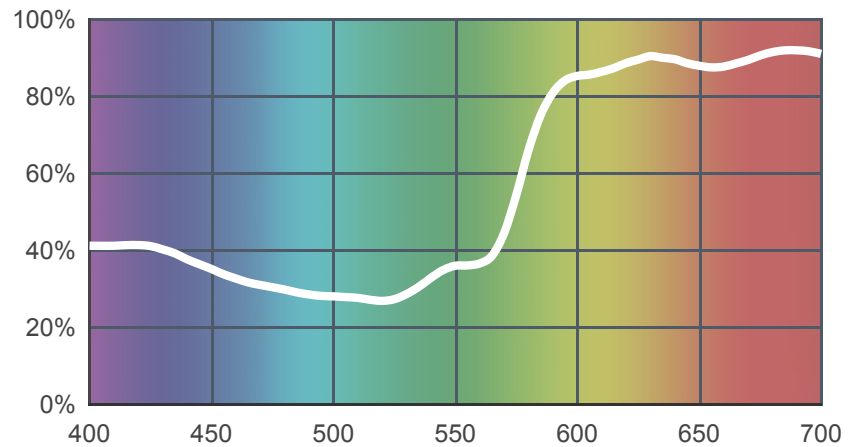

176 Loving Amber

[View on leefilters.com](#) / [Find a Dealer](#)

Used for backlighting and general areas. Great for sunrise effect and warming skin tones.

	Source C 6774K	Tungsten 3200K
Transmission Y	50.2%	55%
x	0.407	0.52
y	0.321	0.375
Absorption	0.3	0.26

Light transmitted (Y%)
for each colour
wavelength (nm)

Dimming Source Preview

Rolls:

- **1" Core** 7.62m x 1.22m (25' x 48")
- **2" Core** 7.62m x 1.22m (25' x 48")
- **Quick Roll** Length 7.62m (25') x any width between 2.5cm - 1.17m (1" x 48")

Sheets:

- **Full Sheet** 1.22m x 0.53m (48" x 21")
USA: Full Sheets by special order only.
- **Half Sheet** 0.61m x 0.53m (24" x 21")

Pre-Cut Packs:

- **Complementary Pack**