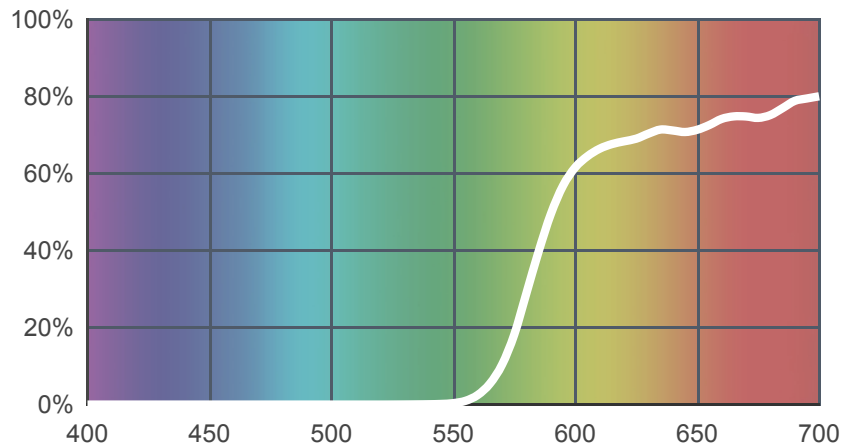

135 Deep Golden Amber

[View on leefilters.com](#) / [Find a Dealer](#)

A great fire effect.

	Source C 6774K	Tungsten 3200K
Transmission Y	19.5%	26.5%
x	0.667	0.649
y	0.326	0.35
Absorption	0.71	0.58

Light transmitted (Y%)
for each colour
wavelength (nm)

Dimming Source Preview

Rolls:

- **1" Core** 7.62m x 1.22m (25' x 48")
- **2" Core** 7.62m x 1.22m (25' x 48")
- **Quick Roll** Length 7.62m (25') x any width between 2.5cm - 1.17m (1" x 48")

Sheets:

- **Full Sheet** 1.22m x 0.53m (48" x 21")
USA: Full Sheets by special order only.
- **Half Sheet** 0.61m x 0.53m (24" x 21")