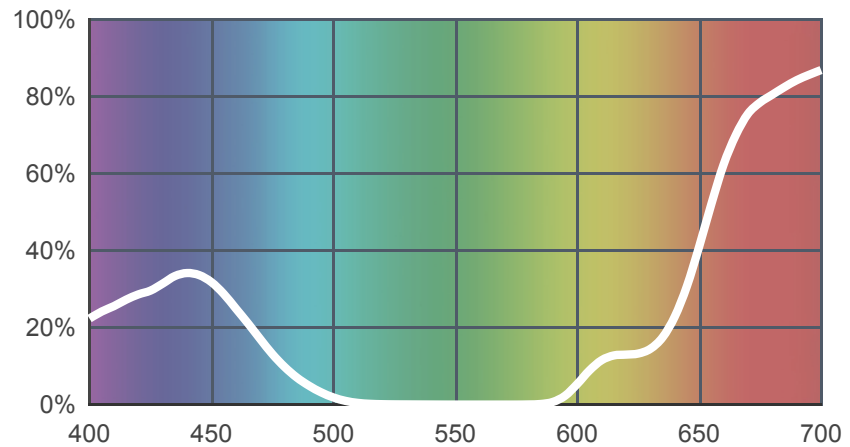

126 Mauve

[View on leefilters.com](http://leefilters.com) / [Find a Dealer](#)

Good for backlighting. Dark magenta / purple adds drama and mood.

	Source C 6774K	Tungsten 3200K
Transmission Y	4.1%	5%
x	0.287	0.463
y	0.082	0.18
Absorption	1.39	1.3

Light transmitted (Y%)
for each colour
wavelength (nm)

Dimming Source Preview

Rolls:

- **1" Core** 7.62m x 1.22m (25' x 48")
- **2" Core** 7.62m x 1.22m (25' x 48")
- **Quick Roll** Length 7.62m (25') x any width between 2.5cm - 1.17m (1" x 48")

Sheets:

- **Full Sheet** 1.22m x 0.53m (48" x 21")
USA: Full Sheets by special order only.
- **Half Sheet** 0.61m x 0.53m (24" x 21")

Pre-Cut Packs:

- **Original Pack**
- **Master Location Pack**
- **Saturates Pack**