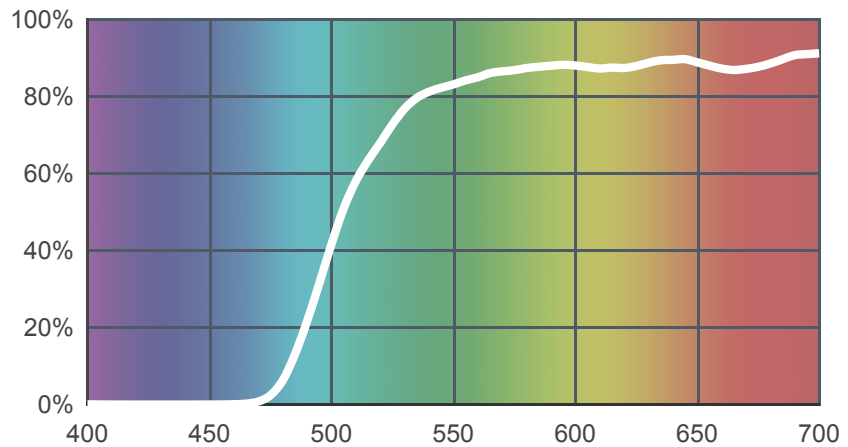

101 Yellow

[View on leefilters.com](http://leefilters.com) / [Find a Dealer](#)

Sunlight and window effect - pleasant in acting areas.

	Source C 6774K	Tungsten 3200K
Transmission Y	80%	80.7%
x	0.451	0.508
y	0.507	0.473
Absorption	0.1	0.09

Light transmitted (Y%)
for each colour
wavelength (nm)

Dimming Source Preview

Created by **Declan Randall** as a part of The Designer Series.

Rolls:

- **1" Core** 7.62m x 1.22m (25' x 48")
- **2" Core** 7.62m x 1.22m (25' x 48")
- **Quick Roll** Length 7.62m (25') x any width between 2.5cm - 1.17m (1" x 48")

Sheets:

- **Full Sheet** 1.22m x 0.53m (48" x 21")
USA: Full Sheets by special order only.
- **Half Sheet** 0.61m x 0.53m (24" x 21")

Pre-Cut Packs:

- **Original Pack**
- **Complementary Pack**
- **Saturates Pack**