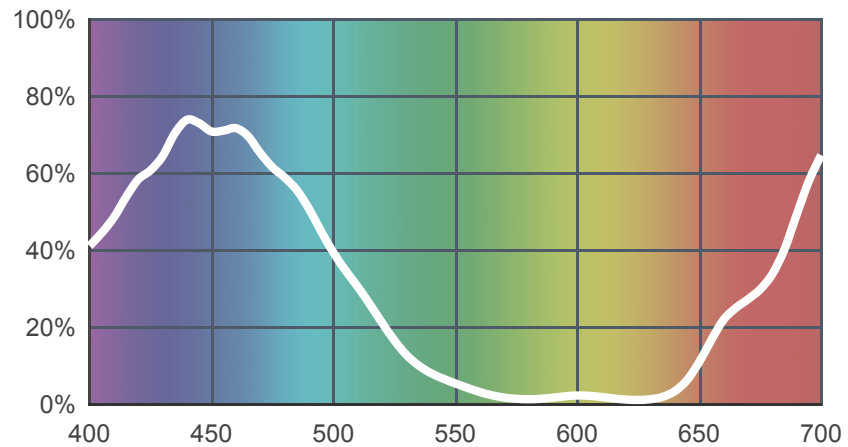

075 Evening Blue

[View on leefilters.com](#) / [Find a Dealer](#)

Good for night scenes and romantic moonlight.

	Source C 6774K	Tungsten 3200K
Transmission Y	12.5%	8.5%
x	0.158	0.198
y	0.117	0.192
Absorption	0.9	1.07

Light transmitted (Y%)
for each colour
wavelength (nm)

Dimming Source Preview

Created by **Declan Randall** as a part of The Designer Series.

Rolls:

- **1" Core** 7.62m x 1.22m (25' x 48")
- **2" Core** 7.62m x 1.22m (25' x 48")
- **Quick Roll** Length 7.62m (25') x any width between 2.5cm - 1.17m (1" x 48")

Sheets:

- **Full Sheet** 1.22m x 0.53m (48" x 21")
USA: Full Sheets by special order only.
- **Half Sheet** 0.61m x 0.53m (24" x 21")

Pre-Cut Packs:

- Not available in a pack