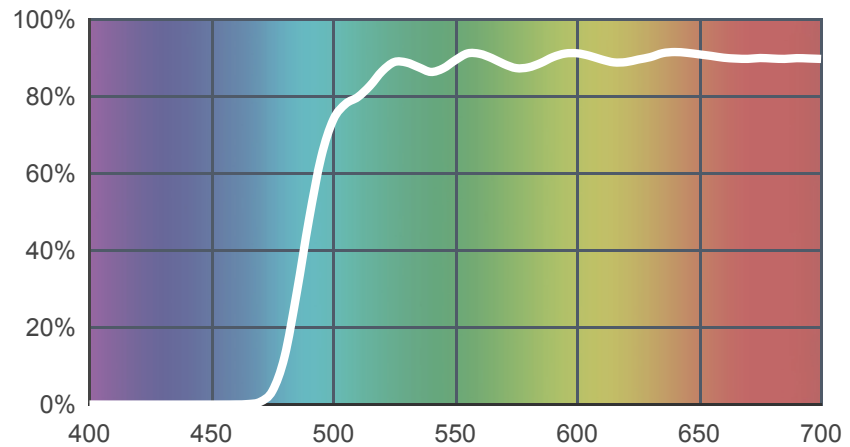

010 Medium Yellow

[View on leefilters.com](http://leefilters.com) / [Find a Dealer](#)

A pure bright yellow. Great for special effects and accents. Use with caution in acting areas.

	Source C 6774K	Tungsten 3200K
Transmission Y	86.5%	88.1%
x	0.426	0.492
y	0.509	0.479
Absorption	0.06	0.06

Light transmitted (Y%)
for each colour
wavelength (nm)

Dimming Source Preview

Available as a **High Temperature** filter. Created by **Declan Randall** as a part of The Designer Series.

Rolls:

- **1" Core** 7.62m x 1.22m (25' x 48")
- **2" Core** 7.62m x 1.22m (25' x 48")
- **High Temperature** 4m x 1.17m (13' x 46")
- **Quick Roll** Length 7.62m (25') x any width between 2.5cm - 1.17m (1" x 48")

Sheets:

- **Full Sheet** 1.22m x 0.53m (48" x 21")
USA: Full Sheets by special order only.
- **Half Sheet** 0.61m x 0.53m (24" x 21")
- **High Temperature** 0.56m x 0.53m (22" x 21")

Pre-Cut Packs:

- **Colour Effects Pack**