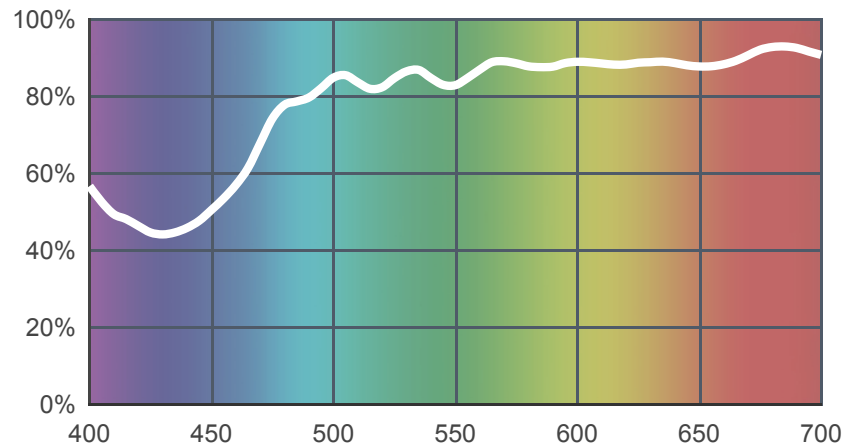

007 Pale Yellow

[View on leefilters.com](#) / [Find a Dealer](#)

Sunlight.

	Source C 6774K	Tungsten 3200K
Transmission Y	85.4%	87.2%
x	0.339	0.446
y	0.363	0.423
Absorption	0.07	0.06

Light transmitted (Y%)
for each colour
wavelength (nm)

Dimming Source Preview

Available as a **High Temperature** filter.

Rolls:

- **1" Core** 7.62m x 1.22m (25' x 48")
- **2" Core** 7.62m x 1.22m (25' x 48")
- **High Temperature** 4m x 1.17m (13' x 46")
- **Quick Roll** Length 7.62m (25') x any width between 2.5cm - 1.17m (1" x 48")

Sheets:

- **Full Sheet** 1.22m x 0.53m (48" x 21")
USA: Full Sheets by special order only.
- **Half Sheet** 0.61m x 0.53m (24" x 21")
- **High Temperature** 0.56m x 0.53m (22" x 21")

Pre-Cut Packs:

- **Light Tint Pack**
- **Complementary Pack**