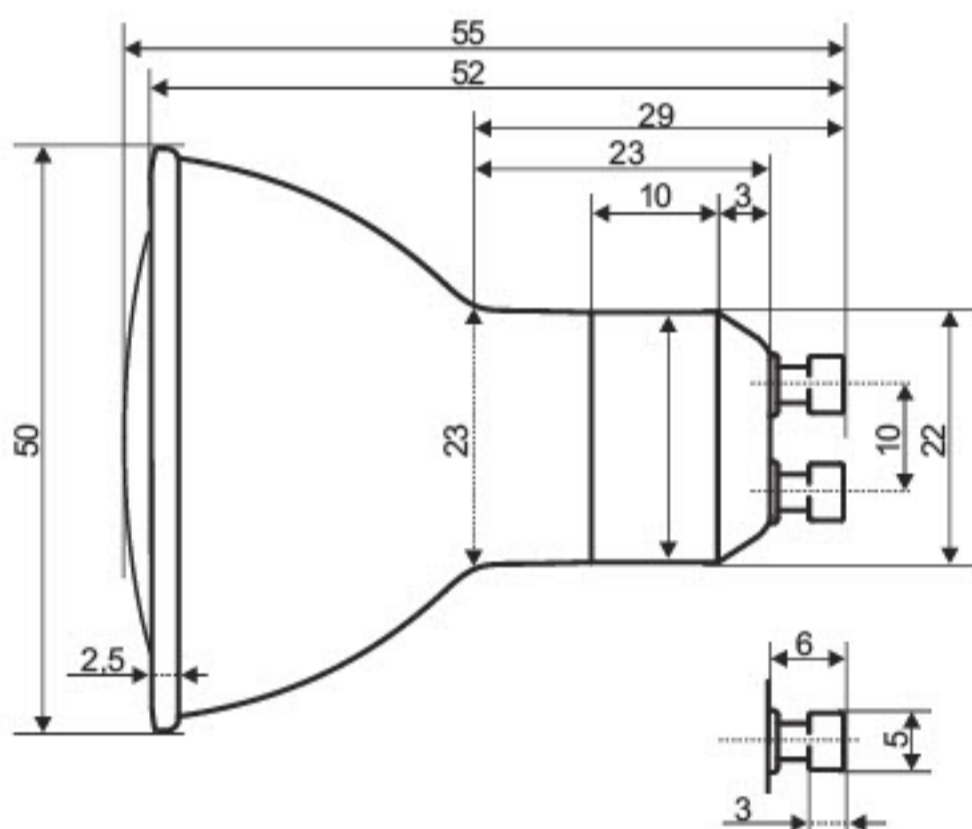

OMNILUX GU-10 230V 18 LED rot  
88540457

all dimensions are in **mm**