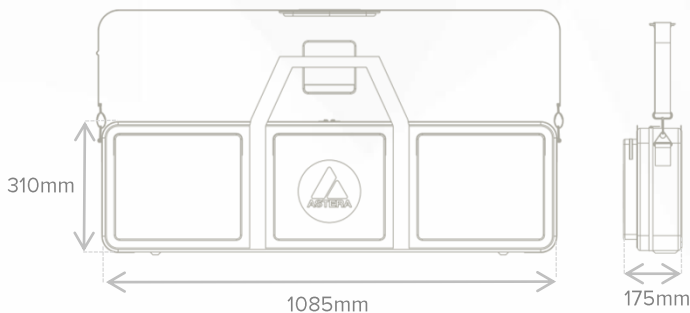

Weight (full)
13.5kg | 29.76Lbs

Dimensions
1085 x 310 x 175mm
42.72 x 12.20 x 6.89inches

Environment
Indoor

Can hold (Sold separately)

-  Titan Tubes (x4) OR Helios Tubes (x8)
FP1 or FP2
-  WingPlates (x4)
AX1-WP
-  Clamp (x8)
AX1-H
-  Eyebolts (x8)
AX1-EBLT
-  Stands (x4)
AX1-STD
-  BabyPin (x8)
AX1-BLT
-  AsteraBox (x1)
ART7
-  Individual charger (x4)
FP1-CHR
-  Datalink
FP3 DTL

Drawings

Storage arrangement suggestion