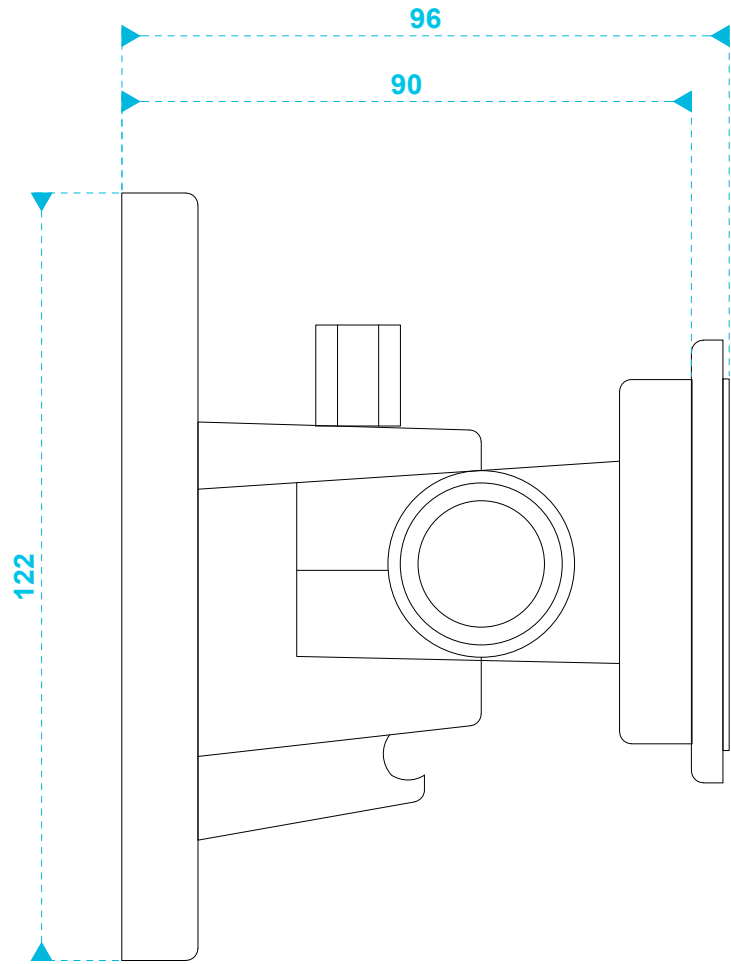

model name

product type

file modification date

unit of measurement

MASKC bracket (front view)

loudspeaker bracket

2017-06-09

mm

model name

product type

file modification date

unit of measurement

MASKC bracket (side view)

loudspeaker bracket

2017-06-09

mm