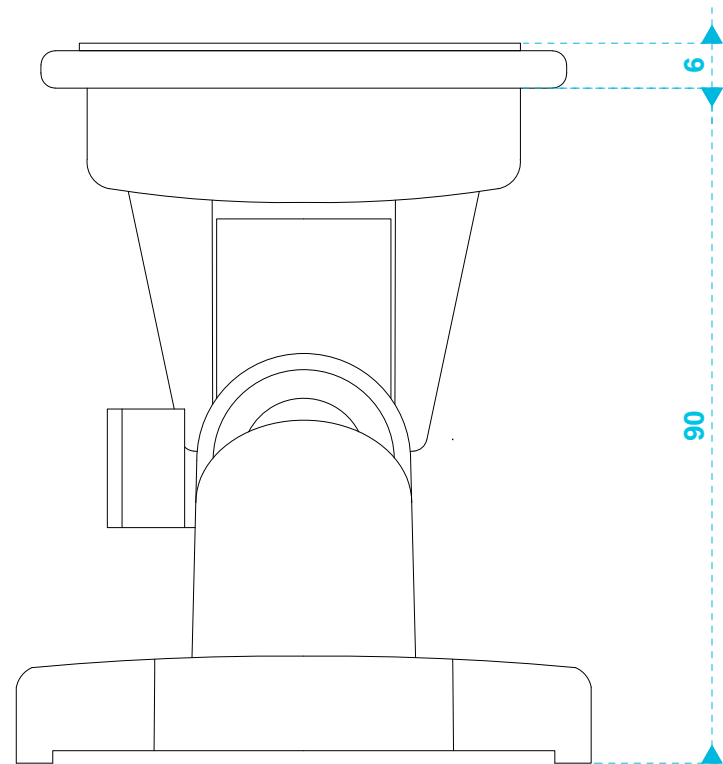

model name

product type

file modification date

unit of measurement

MASKC bracket (side view)

loudspeaker bracket

2017-06-09

mm

model name	product type	file modification date	unit of measurement
MASKC bracket (top & bottom)	loudspeaker bracket	2017-06-09	mm