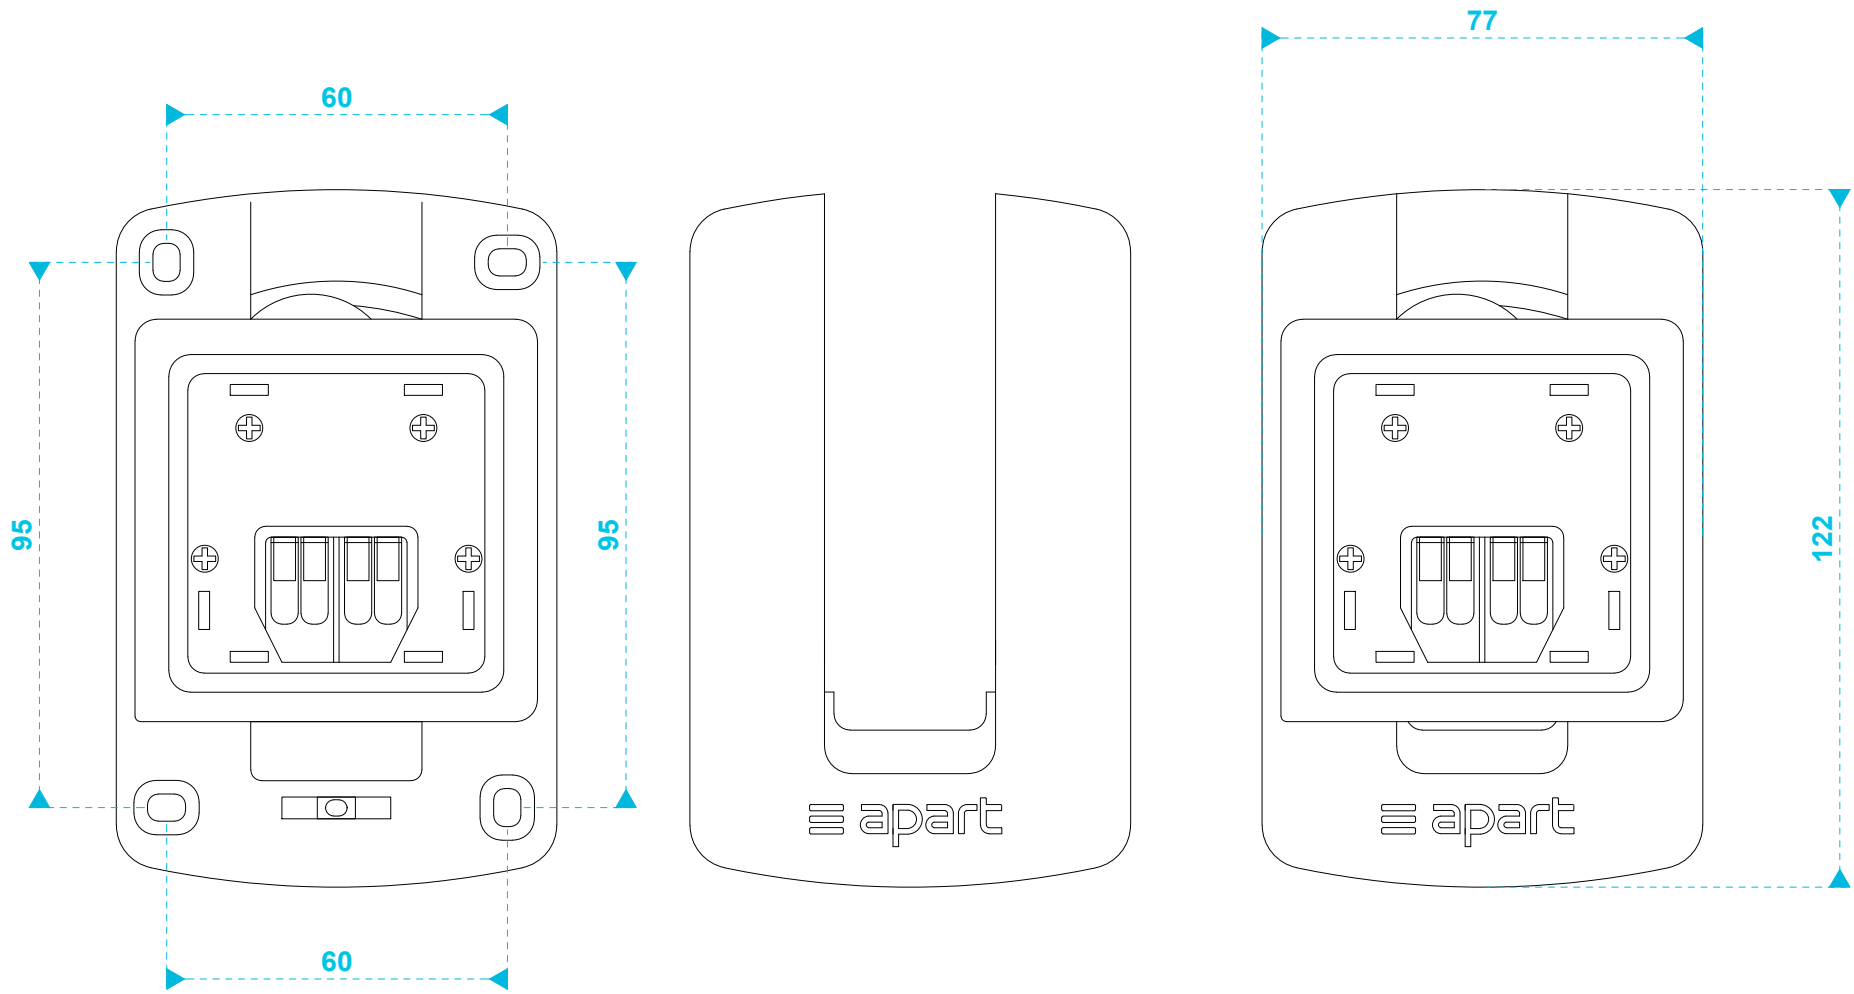

model name

MASKC bracket

product type

loudspeaker bracket

file modification date

2017-06-09

unit of measurement

mm

model name

product type

file modification date

unit of measurement

MASKC bracket (front view)

loudspeaker bracket

2017-06-09

mm

model name

product type

file modification date

unit of measurement

MASKC bracket (side view)

loudspeaker bracket

2017-06-09

mm