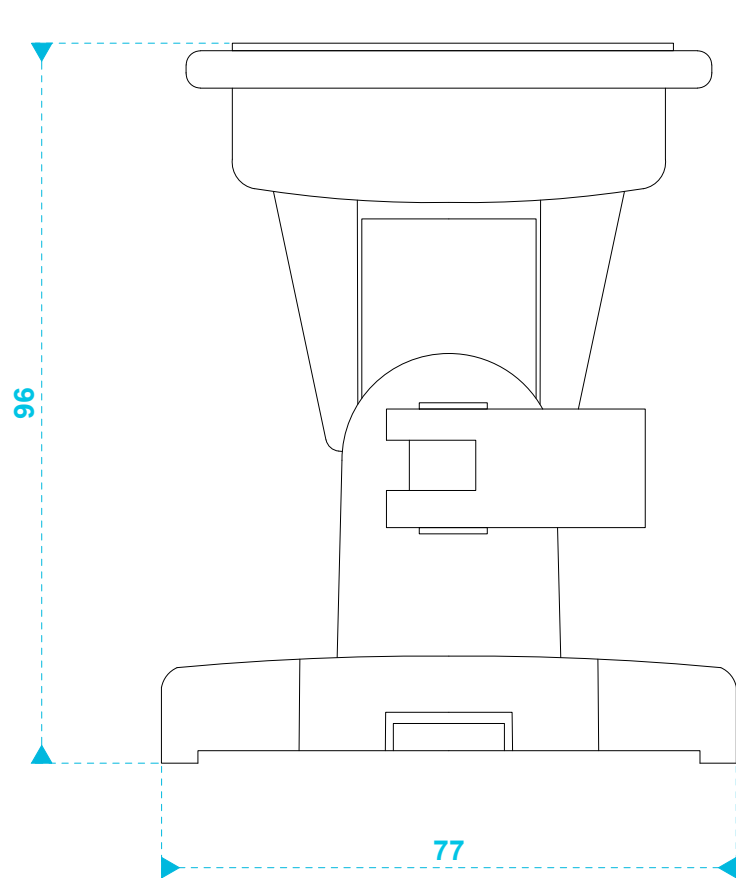

model name

product type

file modification date

unit of measurement

MASKC bracket (side view)

loudspeaker bracket

2017-06-09

mm

model name	product type	file modification date	unit of measurement
MASKC bracket (top & bottom)	loudspeaker bracket	2017-06-09	mm