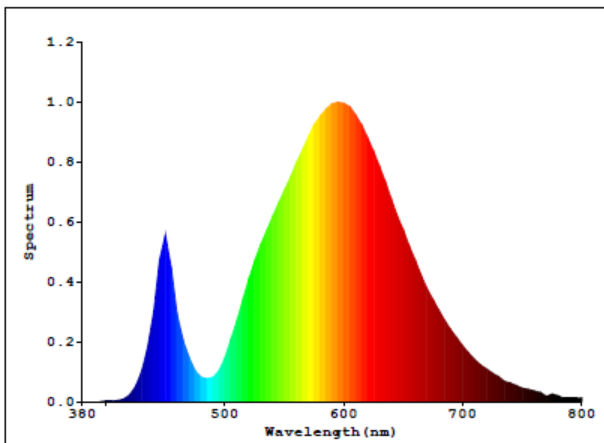

Photometric Information

3000K