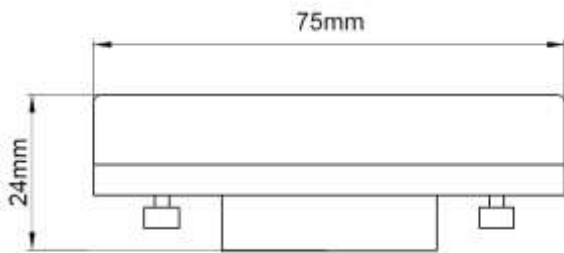

Specifications

Product Code	KLED03DSK/GX53-W30	KLED03DSK/GX53-W65
Lamp Cap	GX53	GX53
Lamp Shape	N/A	N/A
Nominal Power (W)	3	3
Voltage	220-240Vac 50-60Hz	220-240Vac 50-60Hz
Current (mA)	30	30
Nominal Luminous Flux (lm)	240	280
CCT (K)	3000K Warm White	6500K Day Light
Nominal Lifetime (h)	30000	30000
Dimmable	No	No
Switching Cycles	50000	50000
Warm-up time to 60% (S)	Instant full light	Instant full light
Length (mm)	24	24
Diameter (mm)	75	75
Mercury (mg)	0	0
Clean-up instructions	N/A	N/A
Retrofit	Yes	Yes
Equivalent Wattage (W)	24	27
Rated Power (W)	3.0	3.0
Rated Luminous Flux (lm)	240	280
Rated Lifetime (h)	30000	30000
Power Factor	0.43	0.43
Rated Peak Candelas (cd)	35	35
Lumen Maintenance Factor at Nominal Lifetime	0.75	0.75
SDCM of CCT	<6	<6
CRI	82	82
Start Time (s)	0.15	0.15
Ambient Temperature Range (°C)	-20 to 40	-20 to 40

Dimensions

KLED03DSK/GX53

Photometric Information

3000K

6500K