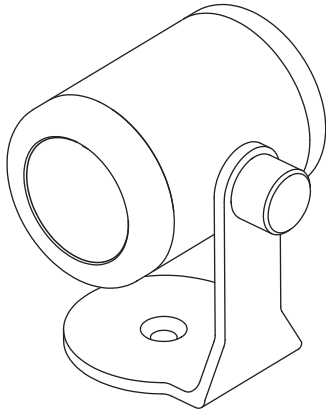

PRECISION Z SPOTLIGHT

PRECISION Z FLOODLIGHT

PRECISION Z: 1W SPOTLIGHT / FLOODLIGHT

The Precision Z Spotlight produces a concentrated point-source light equivalent to traditional 20W halogen fixtures in a highly-energy and space-efficient package. The luminaire's modular design allows it to be swapped with other fixtures without the hassle of cutting wires, allowing for fast design changes and reconfiguration. The industrially designed, machined aluminum chassis gives the Precision Z an elegant form yet functions as a rugged shell and heat sink to protect the LED and core electronics even in outdoor environments. Internal driver circuitry ensures constant output over a wide range of input voltage and extends the LED life beyond 50,000 hours.

*results may vary

**Not for outdoor uplighting applications where water can collect on lens

SPECIFICATIONS

FIXTURE WATTAGE	1.5W
LED WATTAGE	1W
INPUT VOLTAGE	9-15VDC (12VDC nominal)
CURRENT DRAW	125mA @ 12VDC
POWER SUPPLY	Class 2 transformer or battery
BEAM ANGLE	11° (Spot) / 62° (Flood)
FIELD ANGLE	32° (Spot) / 84° (Flood)
INGRESS PROTECTION	IP65
LED	Edison S Series
CERTIFICATIONS	UL and CE
POWER CONNECTION	2.1mm ID/5.5mm OD DC jack with screw terminal adapter

SPOTLIGHT OUTPUT

Distance	Center Beam		Beam Width	
	Cool White	Warm White	Cool White	Warm White
1.0m (3.3ft)	883lx (82.0fc)	883lx (82.0fc)	0.2m (0.7ft)	0.2m (0.7ft)
2.0m (6.6ft)	221lx (20.5fc)	221lx (20.5fc)	0.4m (1.3ft)	0.4m (1.3ft)
3.0m (9.9ft)	100lx (9.3fc)	100lx (9.3fc)	0.6m (2.0ft)	0.6m (2.0ft)