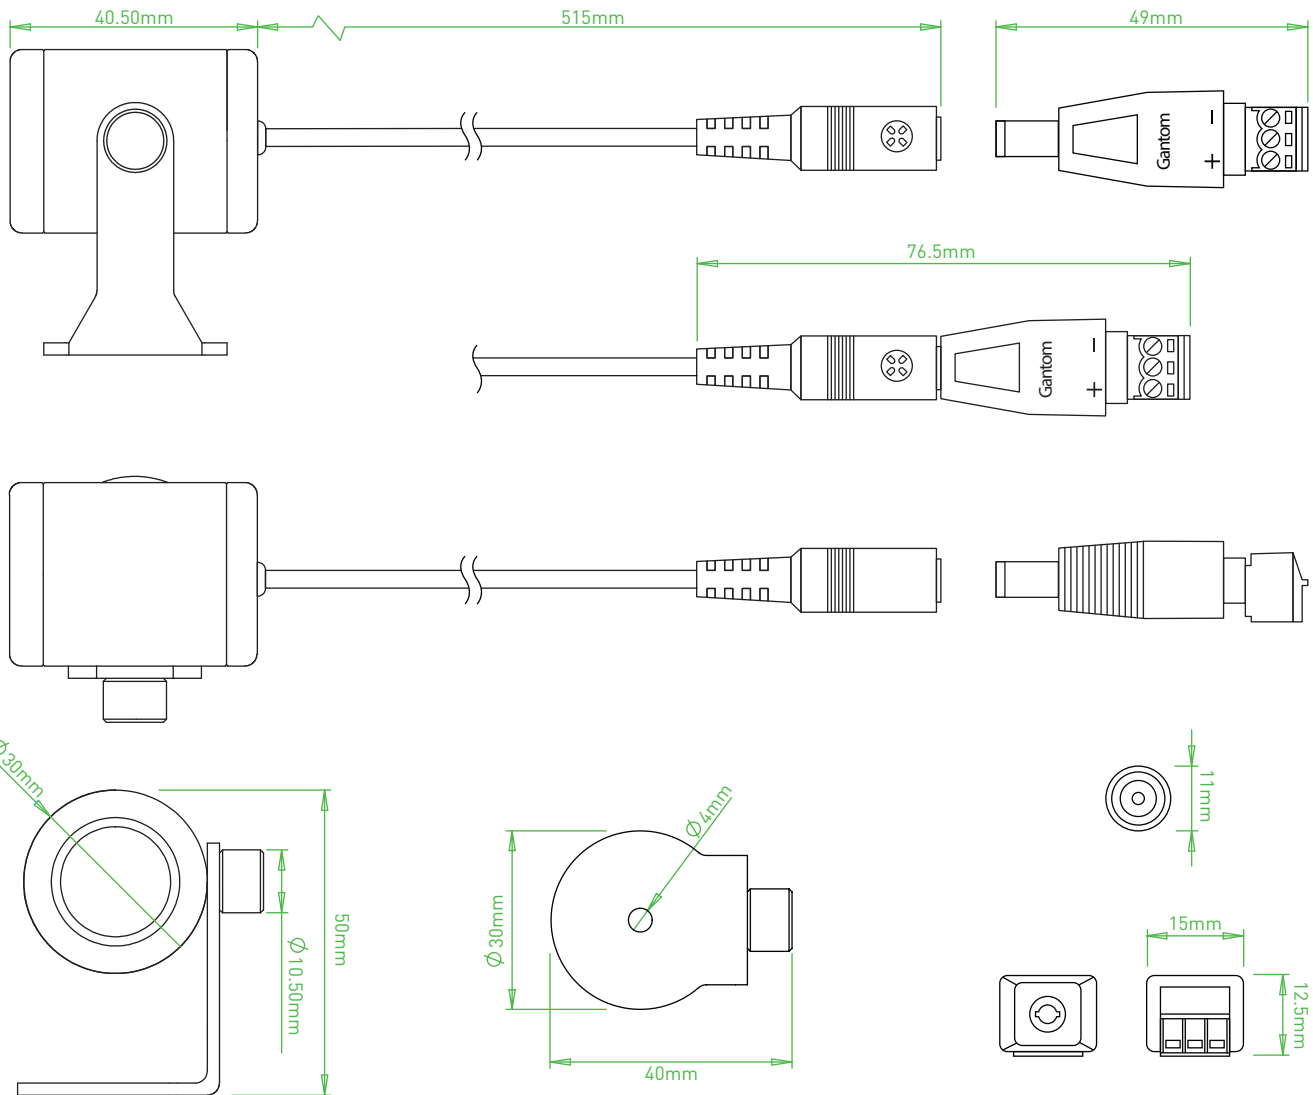

PRECISION Z SPOTLIGHT

PRECISION Z FLOODLIGHT

PRECISION Z: 1W SPOTLIGHT / FLOODLIGHT

The Precision Z Spotlight produces a concentrated point-source light equivalent to traditional 20W halogen fixtures in a highly-energy and space-efficient package. The luminaire's modular design allows it to be swapped with other fixtures without the hassle of cutting wires, allowing for fast design changes and reconfiguration. The industrially designed, machined aluminum chassis gives the Precision Z an elegant form yet functions as a rugged shell and heat sink to protect the LED and core electronics even in outdoor environments. Internal driver circuitry ensures constant output over a wide range of input voltage and extends the LED life beyond 50,000 hours.

*results may vary

**Not for outdoor uplighting applications where water can collect on lens

SPECIFICATIONS

FIXTURE WATTAGE	1.5W
LED WATTAGE	1W
INPUT VOLTAGE	9-15VDC (12VDC nominal)
CURRENT DRAW	125mA @ 12VDC
POWER SUPPLY	Class 2 transformer or battery
BEAM ANGLE	11° (Spot) / 62° (Flood)
FIELD ANGLE	32° (Spot) / 84° (Flood)
INGRESS PROTECTION	IP65
LED	Edison S Series
CERTIFICATIONS	UL and CE
POWER CONNECTION	2.1mm ID/5.5mm OD DC jack with screw terminal adapter

SPOTLIGHT OUTPUT

Distance	Center Beam		Beam Width	
	Cool White	Warm White	Cool White	Warm White
1.0m (3.3ft)	883lx (82.0fc)	883lx (82.0fc)	0.2m (0.7ft)	0.2m (0.7ft)
2.0m (6.6ft)	221lx (20.5fc)	221lx (20.5fc)	0.4m (1.3ft)	0.4m (1.3ft)
3.0m (9.9ft)	100lx (9.3fc)	100lx (9.3fc)	0.6m (2.0ft)	0.6m (2.0ft)

FLOODLIGHT OUTPUT

Distance	Center Beam		Beam Width	
	Cool White	Warm White	Cool White	Warm White
1.0m (3.3ft)	66lx (6.1fc)	35lx (3.3fc)	1.2m (3.9ft)	1.2m (3.9ft)
2.0m (6.6ft)	15lx (1.4fc)	8lx (0.7fc)	2.4m (7.9ft)	2.4m (7.9ft)
3.0m (9.9ft)	5lx (0.5fc)	2lx (0.2fc)	3.6m (11.8ft)	3.6m (11.8ft)