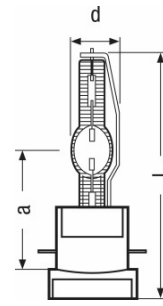

Product line drawing

Product line drawing

Product line drawing

Product family datasheet

Technical data

Product description	Electrical data		Photometrical data		Dimensions & weight				Lifespan	Certificates & standards
	Nominal voltage	Nominal current	Color temperature	Color rendering index Ra	Diameter	Length	Light center length (LCL)	Electrode gap cold	Lifespan	EEI – Energy Label
Lok-it! HSD 300 W/80/P28	95.0 V		8000 K	> 85	23.0 mm	122.3 mm	67.0 mm	5.0 mm	2000 h	C
Lok-it! HTI 400 W/60/P28	49.0 V	8 A	6000 K	> 85	17.0 mm	103.0 mm	56.0 mm	3.4 mm	750 h	B
Lok-it! HTI 700 W/75/P50	100 V	10.0 A	7500 K	85	18.0 mm	128.0 mm	65.0 mm	4.0 mm	750 h	B
Lok-it! HTI 700 W/75/P28	68.0 V	10.3 A	7500 K	> 85	20.0 mm	125.0 mm	65.0 mm	4.0 mm	750 h	B
Lok-it! HTI 1000/PS	82.0 V	8 A	6000 K	> 85	21.0 mm	112.0 mm	56.0 mm	5.5 mm	750 h	B
Lok-it! HTI 1000-2/PS	85.0 V	11.8 A	7200 K	> 85	21.0 mm	112.5 mm	56.0 mm	5.5 mm	750 h	
Lok-it! HTI 1400/PS	77.0 V	18.2 A	6000 K	95	22.0 mm	122.0 mm	60.0 mm	5.5 mm	750 h	
Lok-it! HTI 1500 W/60/P50	100 V	15.0 A	6000 K	>85	26.0 mm	128.0 mm	65.0 mm	5.8 mm	750 h	B
Lok-it! HTI 1500 W/60/P50 M3W	100 V	15.0 A	6000 K	> 85	26.0 mm	128.0 mm	65.0 mm	5.8 mm	750 h	