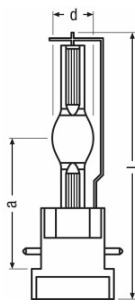

Product line drawing

Product line drawing

Product line drawing

Product family datasheet

Technical data

Product description	Electrical data		Photometrical data		Dimensions & weight				Lifespan	Certificates & standards
	Nominal voltage	Nominal current	Color temperature	Color rendering index Ra	Diameter	Length	Light center length (LCL)	Electrode gap cold	Lifespan	EEI – Energy Label
Lok-it! HSD 300 W/80/P28	95.0 V		8000 K	> 85	23.0 mm	122.3 mm	67.0 mm	5.0 mm	2000 h	C
Lok-it! HTI 400 W/60/P28	49.0 V	8 A	6000 K	> 85	17.0 mm	103.0 mm	56.0 mm	3.4 mm	750 h	B
Lok-it! HTI 700 W/75/P50	100 V	10.0 A	7500 K	85	18.0 mm	128.0 mm	65.0 mm	4.0 mm	750 h	B
Lok-it! HTI 700 W/75/P28	68.0 V	10.3 A	7500 K	> 85	20.0 mm	125.0 mm	65.0 mm	4.0 mm	750 h	B
Lok-it! HTI 1000/PS	82.0 V	8 A	6000 K	> 85	21.0 mm	112.0 mm	56.0 mm	5.5 mm	750 h	B
Lok-it! HTI 1000-2/PS	85.0 V	11.8 A	7200 K	> 85	21.0 mm	112.5 mm	56.0 mm	5.5 mm	750 h	
Lok-it! HTI 1400/PS	77.0 V	18.2 A	6000 K	95	22.0 mm	122.0 mm	60.0 mm	5.5 mm	750 h	
Lok-it! HTI 1500 W/60/P50	100 V	15.0 A	6000 K	>85	26.0 mm	128.0 mm	65.0 mm	5.8 mm	750 h	B
Lok-it! HTI 1500 W/60/P50 M3W	100 V	15.0 A	6000 K	> 85	26.0 mm	128.0 mm	65.0 mm	5.8 mm	750 h	