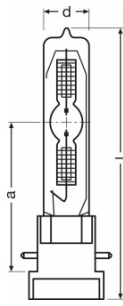

Product line drawing

Product line drawing

Product line drawing

Product family datasheet

Technical data

Product description	Electrical data		Photometrical data		Dimensions & weight				Lifespan	Certificates & standards
	Nominal voltage	Nominal current	Color temperature	Color rendering index Ra	Diameter	Length	Light center length (LCL)	Electrode gap cold	Lifespan	EEI – Energy Label
Lok-it! HSD 300 W/80/P28	95.0 V		8000 K	> 85	23.0 mm	122.3 mm	67.0 mm	5.0 mm	2000 h	C
Lok-it! HTI 400 W/60/P28	49.0 V	8 A	6000 K	> 85	17.0 mm	103.0 mm	56.0 mm	3.4 mm	750 h	B
Lok-it! HTI 700 W/75/P50	100 V	10.0 A	7500 K	85	18.0 mm	128.0 mm	65.0 mm	4.0 mm	750 h	B
Lok-it! HTI 700 W/75/P28	68.0 V	10.3 A	7500 K	> 85	20.0 mm	125.0 mm	65.0 mm	4.0 mm	750 h	B
Lok-it! HTI 1000/PS	82.0 V	8 A	6000 K	> 85	21.0 mm	112.0 mm	56.0 mm	5.5 mm	750 h	B
Lok-it! HTI 1000-2/PS	85.0 V	11.8 A	7200 K	> 85	21.0 mm	112.5 mm	56.0 mm	5.5 mm	750 h	
Lok-it! HTI 1400/PS	77.0 V	18.2 A	6000 K	95	22.0 mm	122.0 mm	60.0 mm	5.5 mm	750 h	
Lok-it! HTI 1500 W/60/P50	100 V	15.0 A	6000 K	>85	26.0 mm	128.0 mm	65.0 mm	5.8 mm	750 h	B
Lok-it! HTI 1500 W/60/P50 M3W	100 V	15.0 A	6000 K	> 85	26.0 mm	128.0 mm	65.0 mm	5.8 mm	750 h	