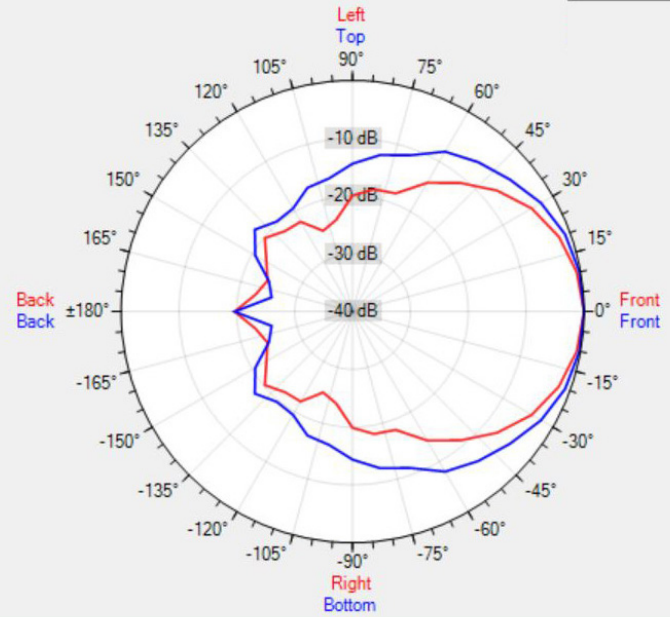

The MPLT32-G loudspeaker can be painted in any colour.

TECHNICAL SPECIFICATIONS

height in mm	250	width in mm	360
depth in mm	290	loudspeaker system	2-way
woofer size in inch	6.5	tweeter size in inch	1
mounting system	U-bracket	colour	grey
100V transformer power taps in watts	32 - 16 - 8 - 4	SPL 1W/1m in dB	98
max SPL 1m in dB	113	frequency response in Hz	75 - 18 k
main construction material	ABS plastic	IP rating	66
applicable low impedance	no	applicable in 100V	yes
Horizontal dispersion angle 1000 Hz	105°	Vertical dispersion angle 1000 Hz	140°
closest RAL colour (subject to deviations)	RAL9006	Net weight product (kg)	3.00

POLAR PLOTS

Data Shown: MPLT32 (Apart Audio)
 Display Parameters: Frequency: 1000Hz (1/24th Octave)

Horizontal
 Vertical

Data Shown: MPLT32 (Apart Audio)
 Display Parameters: Frequency: 2000Hz (1/24th Octave)

Horizontal
 Vertical

Data Shown: MPLT32 (Apart Audio)
 Display Parameters: Frequency: 4000Hz (1/24th Octave)

Horizontal
 Vertical

Data Shown: MPLT32 (Apart Audio)
 Display Parameters: Frequency: 8000Hz (1/24th Octave)