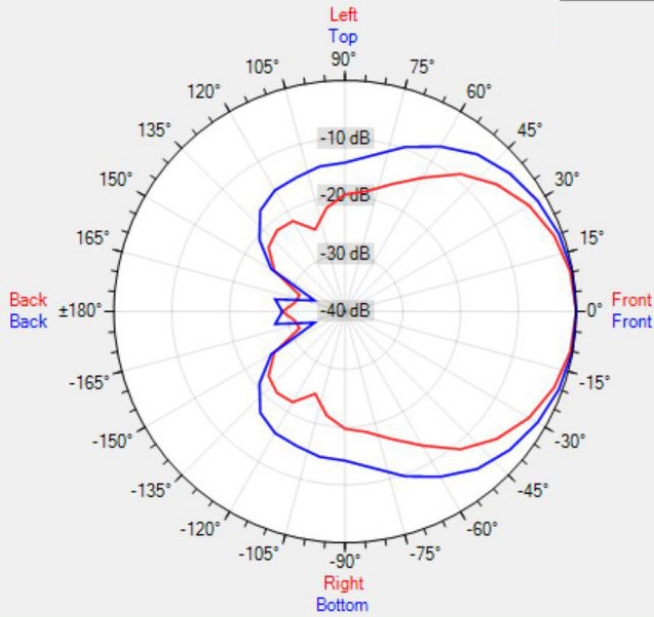

MPLT32-G

Powerful two-way long throw horn

The MPLT32-G is two-way long throw horn 100 volt high quality music projector. It has 32 watts rated power handling RMS at 100 volt and has transformer taps at 32 – 16 – 8 – 4 watts. Its long throw output performance brings quality sound over long distances and in wide areas with both music and speech. The two-way characteristic makes your music still sound natural where the horn shape housing makes sure you cover a big distance.

The MPLT32-G loudspeaker can be painted in any colour.

TECHNICAL SPECIFICATIONS

height in mm	250	width in mm	360
depth in mm	290	loudspeaker system	2-way
woofer size in inch	6.5	tweeter size in inch	1
mounting system	U-bracket	colour	grey
100V transformer power taps in watts	32 - 16 - 8 - 4	SPL 1W/1m in dB	98
max SPL 1m in dB	113	frequency response in Hz	75 - 18 k
main construction material	ABS plastic	IP rating	66
applicable low impedance	no	applicable in 100V	yes
Horizontal dispersion angle 1000 Hz	105°	Vertical dispersion angle 1000 Hz	140°
closest RAL colour (subject to deviations)	RAL9006	Net weight product (kg)	3.00

POLAR PLOTS

Data Shown: MPLT32 (Apart Audio)
 Display Parameters: Frequency: 1000Hz (1/24th Octave)

Horizontal
 Vertical

Data Shown: MPLT32 (Apart Audio)
 Display Parameters: Frequency: 2000Hz (1/24th Octave)

Horizontal
 Vertical

Data Shown: MPLT32 (Apart Audio)
 Display Parameters: Frequency: 4000Hz (1/24th Octave)

Horizontal
 Vertical

Data Shown: MPLT32 (Apart Audio)
 Display Parameters: Frequency: 8000Hz (1/24th Octave)