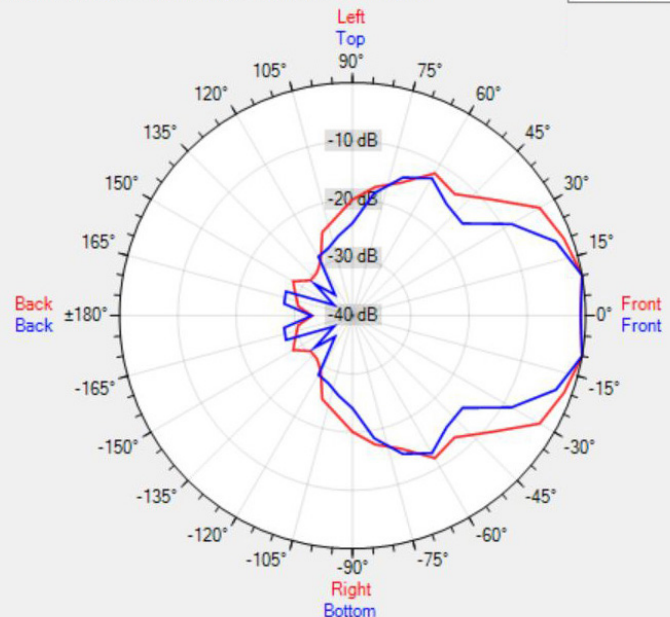

The MPLT32-G loudspeaker can be painted in any colour.

TECHNICAL SPECIFICATIONS

height in mm	250	width in mm	360
depth in mm	290	loudspeaker system	2-way
woofer size in inch	6.5	tweeter size in inch	1
mounting system	U-bracket	colour	grey
100V transformer power taps in watts	32 - 16 - 8 - 4	SPL 1W/1m in dB	98
max SPL 1m in dB	113	frequency response in Hz	75 - 18 k
main construction material	ABS plastic	IP rating	66
applicable low impedance	no	applicable in 100V	yes
Horizontal dispersion angle 1000 Hz	105°	Vertical dispersion angle 1000 Hz	140°
closest RAL colour (subject to deviations)	RAL9006	Net weight product (kg)	3.00

POLAR PLOTS

Data Shown: MPLT32 (Apart Audio)
 Display Parameters: Frequency: 1000Hz (1/24th Octave)

Horizontal
 Vertical

Data Shown: MPLT32 (Apart Audio)
 Display Parameters: Frequency: 2000Hz (1/24th Octave)

Horizontal
 Vertical

Data Shown: MPLT32 (Apart Audio)
 Display Parameters: Frequency: 4000Hz (1/24th Octave)

Horizontal
 Vertical

Data Shown: MPLT32 (Apart Audio)
 Display Parameters: Frequency: 8000Hz (1/24th Octave)

Horizontal
 Vertical

[MORE PICTURES](#)