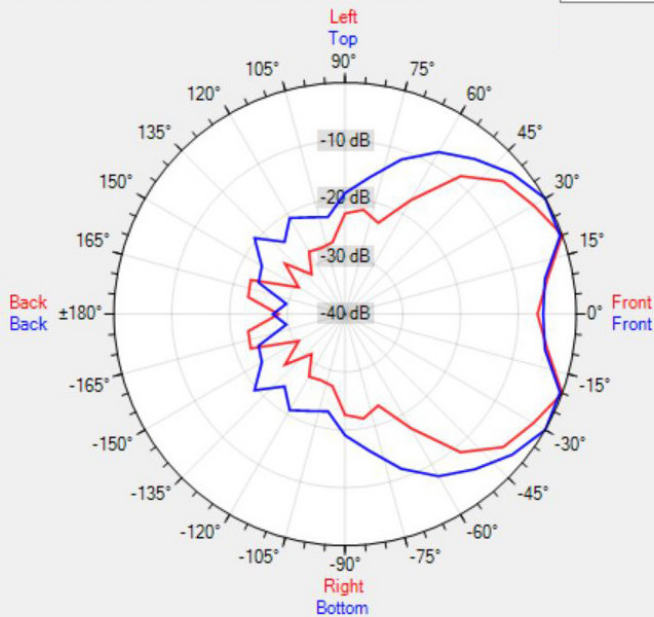

The MPLT32-G loudspeaker can be painted in any colour.

TECHNICAL SPECIFICATIONS

height in mm	250	width in mm	360
depth in mm	290	loudspeaker system	2-way
woofer size in inch	6.5	tweeter size in inch	1
mounting system	U-bracket	colour	grey
100V transformer power taps in watts	32 - 16 - 8 - 4	SPL 1W/1m in dB	98
max SPL 1m in dB	113	frequency response in Hz	75 - 18 k
main construction material	ABS plastic	IP rating	66
applicable low impedance	no	applicable in 100V	yes
Horizontal dispersion angle 1000 Hz	105°	Vertical dispersion angle 1000 Hz	140°
closest RAL colour (subject to deviations)	RAL9006	Net weight product (kg)	3.00

POLAR PLOTS

Data Shown: MPLT32 (Apart Audio)
 Display Parameters: Frequency: 1000Hz (1/24th Octave)

Horizontal
 Vertical

Data Shown: MPLT32 (Apart Audio)
 Display Parameters: Frequency: 2000Hz (1/24th Octave)

Horizontal
 Vertical

Data Shown: MPLT32 (Apart Audio)
 Display Parameters: Frequency: 4000Hz (1/24th Octave)

Horizontal
 Vertical

Data Shown: MPLT32 (Apart Audio)
 Display Parameters: Frequency: 8000Hz (1/24th Octave)