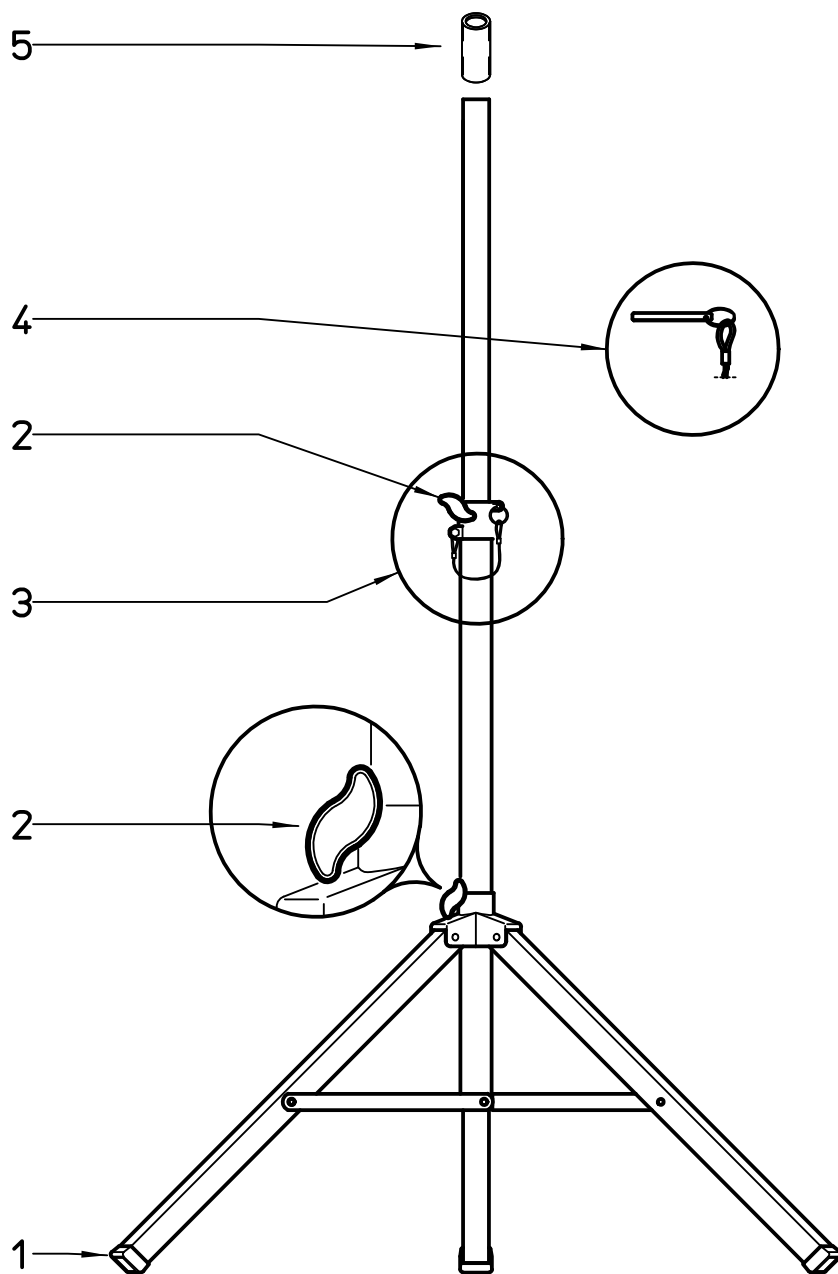

37157 Speaker Stand

37157 ruka

pos.	description	art-no.	qty.
1	end caps	7-37157-1-55	3
2	locking knob, nut & washer	7-37157-2-55	1
3	clamping cpl. (w/latch, screw, pin)	7-37257-5-55	1
4	locking pin w/cord	03-22-674-00	1
5	adaptor sleeve \varnothing 38mm (1-1/2")	21326-000-55	1

SPARE PARTS SPECIAL STANDS

SS
37157