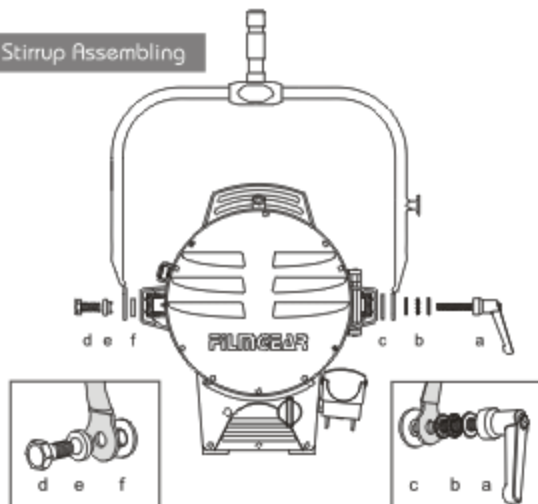

## 5000W Tungsten Fresnel

|                   |              |
|-------------------|--------------|
| Identity No.      | L05000TJ     |
| Power             | 5000W        |
| Lamp Supply       | 200V-240V AC |
| Lamp Type         | 5000W SE G38 |
| Fresnel Lens Dia. | 250 mm       |

### Lamp Holder Adjustment