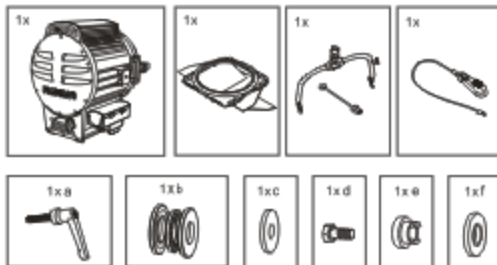

FILMGEAR

5000W Tungsten Fresnel

Identity No.	L05000TJ
Power	5000W
Lamp Supply	200V-240V AC
Lamp Type	5000W SE G38
Fresnel Lens Dia.	250 mm

Components