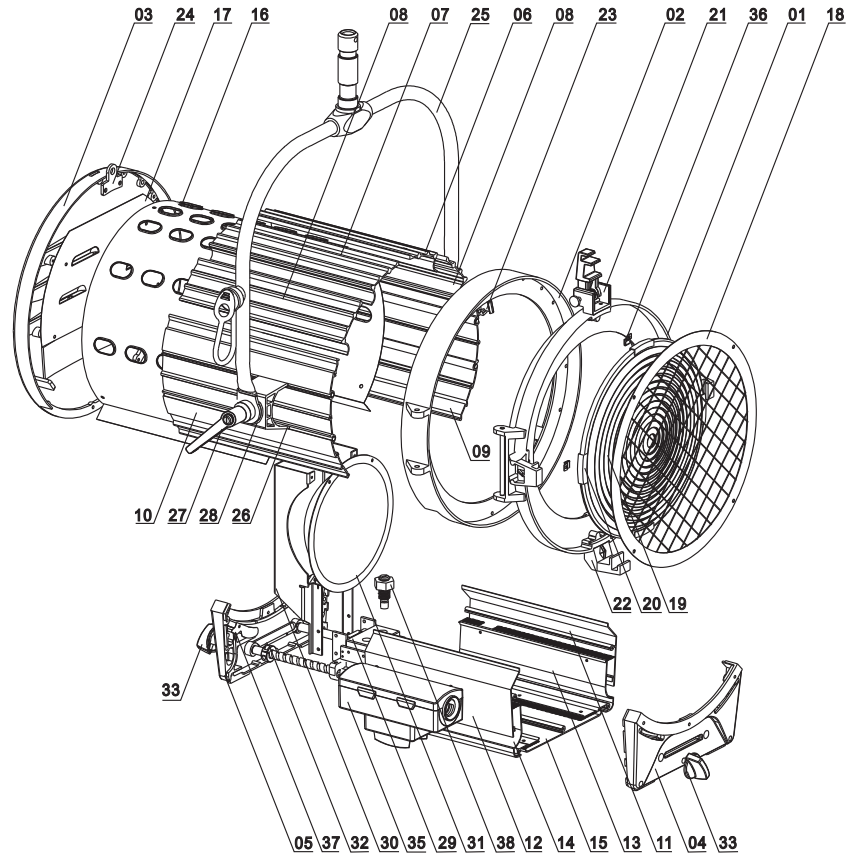

Tungsten Fresnel 5000W Studio

(L05000TF) Jan 2008

FILMGEAR

www.filmgear.net

Spare Parts

						
3013996005 Lens Door	3120107402 Front Casting	3120107502 Rear Casting	3120107303 Base Casting, Front	3120107404 Base Casting, Rear	3013013009 Top Extrusion, Left	3013013010 Top Extrusion, Right
						
3013014001 Middle Extrusion	3013015007 Side Extrusion, Left	3013015008 Side Extrusion, Right	3014001008 Side Panel, Top Left	3014001009 Side Panel, Top Right	3014999004 Side Panel, Bottom Left	3014999005 Side Panel, Bottom Right
						
3014996003 Bottom Panel	3013018024 Internal Baffle	3013001006 Rear Baffle	3013005006 Wire Guard	108101007 Fresnel Lens ϕ 300mm	3013011014 Silicon Pad (Set of 4)	3013070002 Top Latch
						
3013071002 Accessory Bracket	3013058001 Door Catch	3013020004 Hanging Ring	3012035012 Stirrup	3013997015 Stirrup Bracket	3012050002 Adjustable Handle & Spacer Set	105112013 Friction Disc
						
3015101020 Lamp Holder, Lamp Lock Assy & H.T. Cable	3015999009 Lamp Holder Bracket & Reflector Holder	3015001005 Reflector	3015998009 Focus Spindle & Guide Rail	3012030013 Focus Knob	3014043011 On/Off Switch	3015997004 On/Off Switch Housing
						
3013009008 Lens Holder (Set of 4)	3014998006 Rear Baffle Bottom	3015995002 Focus Spindle Guide	3015996003 Focus Spindle Spacer	3015024005 Focus Spindle Spacer, Front		

Extrusion

The other side

Accessories & Others

						
3011021004 4-Leaf Barndoor	3011010003 Safety Wire	40702208 Set of 4 Scrim ϕ 394mm	40702026 Full Single Scrim ϕ 394mm	40702028 Full Double Scrim ϕ 394mm	40702025 Half Single Scrim ϕ 394mm	40702027 Half Double Scrim ϕ 394mm
						
499068 Scrim Bag	40703007 Variable Snoot	40701007 Filter Frame	105109004 Cable tie	1102099 Heat Resistance Paint- Purple Grey 1/4L	3015028002 Lamp Lock Adjustment Wrench #10-128mm	