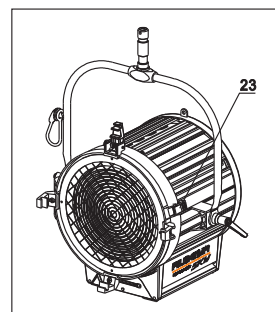

Tungsten Fresnel 5000W Studio

(L05000TF) Jan 2008

FILMGEAR

www.filmgear.net

Spare Parts

						
3013996005 Lens Door	3120107402 Front Casting	3120107502 Rear Casting	3120107303 Base Casting, Front	3120107404 Base Casting, Rear	3013013009 Top Extrusion, Left	3013013010 Top Extrusion, Right
						
3013014001 Middle Extrusion	3013015007 Side Extrusion, Left	3013015008 Side Extrusion, Right	3014001008 Side Panel, Top Left	3014001009 Side Panel, Top Right	3014999004 Side Panel, Bottom Left	3014999005 Side Panel, Bottom Right
						
3014996003 Bottom Panel	3013018024 Internal Baffle	3013001006 Rear Baffle	3013005006 Wire Guard	108101007 Fresnel Lens ϕ 300mm	3013011014 Silicon Pad (Set of 4)	3013070002 Top Latch
						
3013071002 Accessory Bracket	3013058001 Door Catch	3013020004 Hanging Ring	3012035012 Stirrup	3013997015 Stirrup Bracket	3012050002 Adjustable Handle & Spacer Set	105112013 Friction Disc
						
3015101020 Lamp Holder, Lamp Lock Assy & H.T. Cable	3015999009 Lamp Holder Bracket & Reflector Holder	3015001005 Reflector	3015998009 Focus Spindle & Guide Rail	3012030013 Focus Knob	3014043011 On/Off Switch	3015997004 On/Off Switch Housing
						
3013009008 Lens Holder (Set of 4)	3014998006 Rear Baffle Bottom	3015995002 Focus Spindle Guide	3015996003 Focus Spindle Spacer	3015024005 Focus Spindle Spacer, Front		

Extrusion

The other side

Accessories & Others

						
3011021004 4-Leaf Barndoor	3011010003 Safety Wire	40702208 Set of 4 Scrim ϕ 394mm	40702026 Full Single Scrim ϕ 394mm	40702028 Full Double Scrim ϕ 394mm	40702025 Half Single Scrim ϕ 394mm	40702027 Half Double Scrim ϕ 394mm
						
499068 Scrim Bag	40703007 Variable Snoot	40701007 Filter Frame	105109004 Cable tie	1102099 Heat Resistance Paint- Purple Grey 1/4L	3015028002 Lamp Lock Adjustment Wrench #10-128mm	