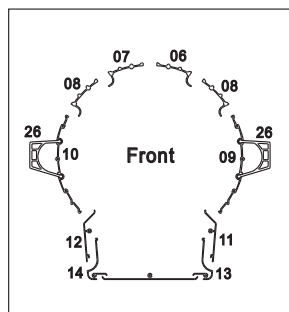

Tungsten Fresnel 5000W Studio

(L05000TF) Jan 2008

FILMGEAR

www.filmgear.net

Spare Parts

						
3013996005 Lens Door	3120107402 Front Casting	3120107502 Rear Casting	3120107303 Base Casting, Front	3120107404 Base Casting, Rear	3013013009 Top Extrusion, Left	3013013010 Top Extrusion, Right
						
3013014001 Middle Extrusion	3013015007 Side Extrusion, Left	3013015008 Side Extrusion, Right	3014001008 Side Panel, Top Left	3014001009 Side Panel, Top Right	3014999004 Side Panel, Bottom Left	3014999005 Side Panel, Bottom Right
						
3014996003 Bottom Panel	3013018024 Internal Baffle	3013001006 Rear Baffle	3013005006 Wire Guard	108101007 Fresnel Lens ϕ 300mm	3013011014 Silicon Pad (Set of 4)	3013070002 Top Latch
						
3013071002 Accessory Bracket	3013058001 Door Catch	3013020004 Hanging Ring	3012035012 Stirrup	3013997015 Stirrup Bracket	3012050002 Adjustable Handle & Spacer Set	105112013 Friction Disc
						
3015101020 Lamp Holder, Lamp Lock Assy & H.T. Cable	3015999009 Lamp Holder Bracket & Reflector Holder	3015001005 Reflector	3015998009 Focus Spindle & Guide Rail	3012030013 Focus Knob	3014043011 On/Off Switch	3015997004 On/Off Switch Housing
						
3013009008 Lens Holder (Set of 4)	3014998006 Rear Baffle Bottom	3015995002 Focus Spindle Guide	3015996003 Focus Spindle Spacer	3015024005 Focus Spindle Spacer, Front		

Extrusion

The other side

Accessories & Others

						
3011021004 4-Leaf Barndoor	3011010003 Safety Wire	40702208 Set of 4 Scrim ϕ 394mm	40702026 Full Single Scrim ϕ 394mm	40702028 Full Double Scrim ϕ 394mm	40702025 Half Single Scrim ϕ 394mm	40702027 Half Double Scrim ϕ 394mm
						
499068 Scrim Bag	40703007 Variable Snoot	40701007 Filter Frame	105109004 Cable tie	1102099 Heat Resistance Paint- Purple Grey 1/4L	3015028002 Lamp Lock Adjustment Wrench #10-128mm	