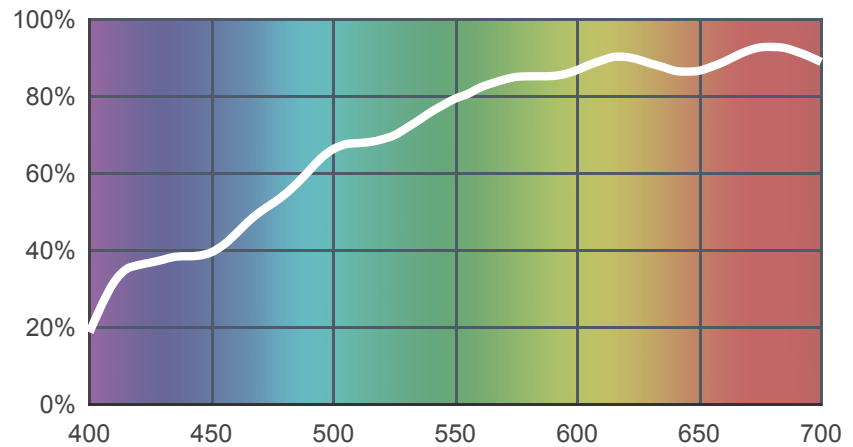

# 764 Sun Colour Straw

[View on leefilters.com](http://leefilters.com) / [Find a Dealer](#)

Adds warmth, bright sunlight.

	Source C 6774K	Tungsten 3200K
Transmission Y	80.5%	82.3%
x	0.365	0.465
y	0.38	0.426
Absorption	0.09	0.08

Light transmitted (Y%)  
for each colour  
wavelength (nm)

Dimming Source Preview

Created by **David Hersey** as a part of The Designer Series.

## Rolls:

- **1" Core** 7.62m x 1.22m (25' x 48")
- **2" Core** 7.62m x 1.22m (25' x 48")
- **Quick Roll** Length 7.62m (25') x any width between 2.5cm - 1.17m (1" x 48")

## Sheets:

- **Full Sheet** 1.22m x 0.53m (48" x 21")  
USA: Full Sheets by special order only.
- **Half Sheet** 0.61m x 0.53m (24" x 21")