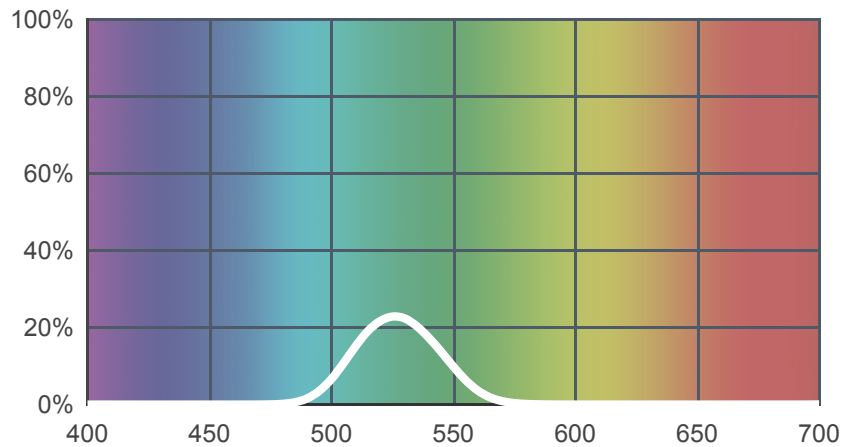

736 Twickenham Green

[View on leefilters.com](#) / [Find a Dealer](#)

A powerful green with depth, for music or light entertainment.

	Source C 6774K	Tungsten 3200K
Transmission Y	7.2%	6%
x	0.175	0.187
y	0.74	0.743
Absorption	1.14	1.22

Light transmitted (Y%)
for each colour
wavelength (nm)

Dimming Source Preview

Created by **Dave Davey** as a part of The Designer Series.

Rolls:

- **1" Core** 7.62m x 1.22m (25' x 48")
- **2" Core** 7.62m x 1.22m (25' x 48")
- **Quick Roll** Length 7.62m (25') x any width between 2.5cm - 1.17m (1" x 48")

Sheets:

- **Full Sheet** 1.22m x 0.53m (48" x 21")
USA: Full Sheets by special order only.
- **Half Sheet** 0.61m x 0.53m (24" x 21")

Pre-Cut Packs:

- Not available in a pack