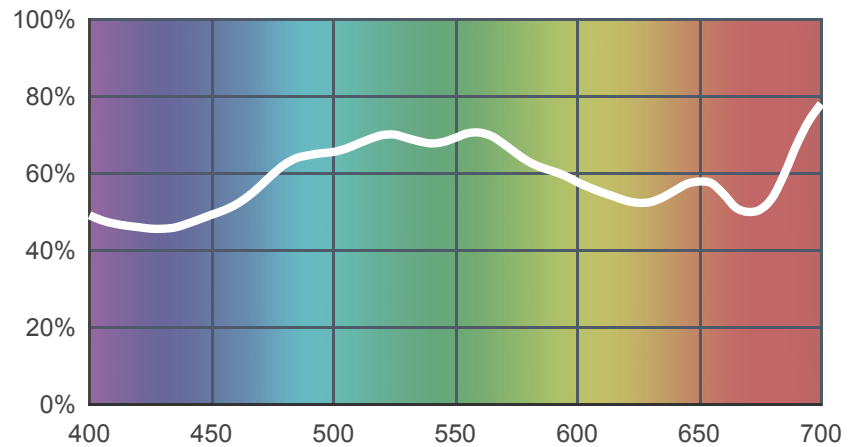

733 Damp Squib

[View on leefilters.com](#) / [Find a Dealer](#)

A dirty green, reduces warmth.
Good for cross lighting.

	Source C 6774K	Tungsten 3200K
Transmission Y	63.6%	62.6%
x	0.312	0.416
y	0.351	0.424
Absorption	0.2	0.2

Light transmitted (Y%)
for each colour
wavelength (nm)

Dimming Source Preview

Created by **Paule Constable** as a part of The Designer Series.

Rolls:

- **1" Core** 7.62m x 1.22m (25' x 48")
- **2" Core** 7.62m x 1.22m (25' x 48")
- **Quick Roll** Length 7.62m (25') x any width between 2.5cm - 1.17m (1" x 48")

Sheets:

- **Full Sheet** 1.22m x 0.53m (48" x 21")
USA: Full Sheets by special order only.
- **Half Sheet** 0.61m x 0.53m (24" x 21")

Pre-Cut Packs:

- Not available in a pack