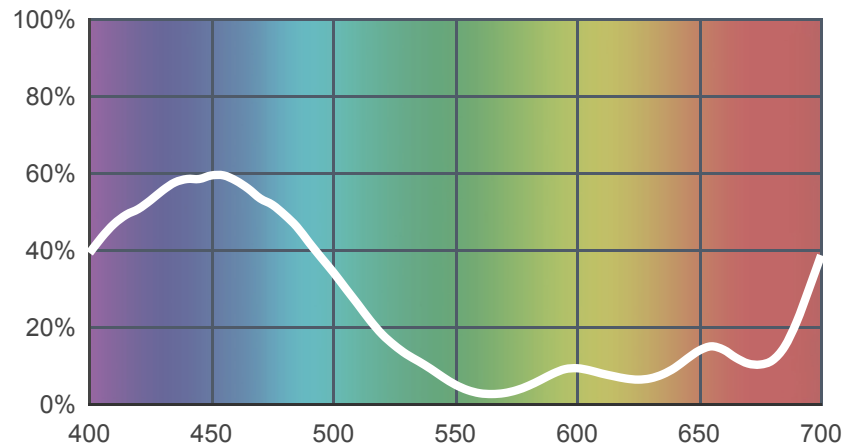

710 Spir Special Blue

[View on leefilters.com](#) / [Find a Dealer](#)

A cool industrial blue.

	Source C 6774K	Tungsten 3200K
Transmission Y	12.2%	9.9%
x	0.18	0.254
y	0.133	0.225
Absorption	0.91	1

Light transmitted (Y%)
for each colour
wavelength (nm)

Dimming Source Preview

Created by **Henrik Hambro** as a part of The Designer Series.

Rolls:

- **1" Core** 7.62m x 1.22m (25' x 48")
- **2" Core** 7.62m x 1.22m (25' x 48")
- **Quick Roll** Length 7.62m (25') x any width between 2.5cm - 1.17m (1" x 48")

Sheets:

- **Full Sheet** 1.22m x 0.53m (48" x 21")
USA: Full Sheets by special order only.
- **Half Sheet** 0.61m x 0.53m (24" x 21")

Pre-Cut Packs:

- Not available in a pack