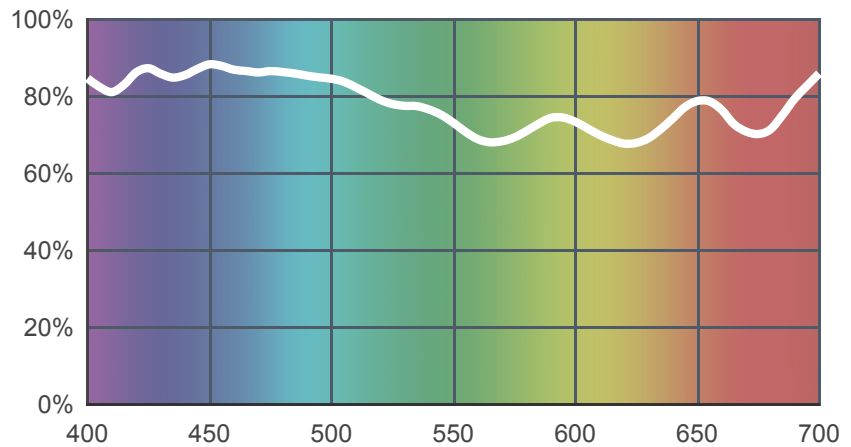

503 Quarter New Colour Blue

[View on leefilters.com](#) / [Find a Dealer](#)

The lightest correction in the NCB series.

	Source C 6774K	Tungsten 3200K
Transmission Y	74.5%	73.5%
x	0.293	0.408
y	0.299	0.39
Absorption	0.13	0.13

Light transmitted (Y%)
for each colour
wavelength (nm)

Dimming Source Preview

Created by **Mike Robertson** as a part of The Designer Series.

Rolls:

- **1" Core** 7.62m x 1.22m (25' x 48")
- **2" Core** 7.62m x 1.22m (25' x 48")
- **Quick Roll** Length 7.62m (25') x any width between 2.5cm - 1.17m (1" x 48")

Sheets:

- **Full Sheet** 1.22m x 0.53m (48" x 21")
USA: Full Sheets by special order only.
- **Half Sheet** 0.61m x 0.53m (24" x 21")

Pre-Cut Packs:

- Not available in a pack