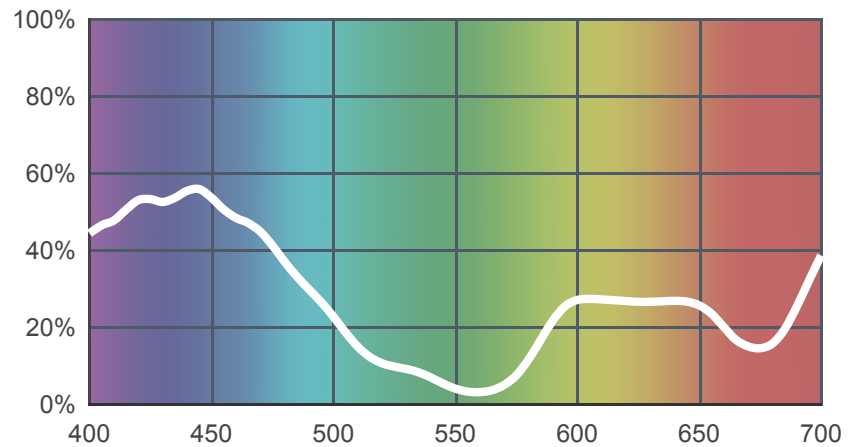

# 345 Fuchsia Pink

[View on leefilters.com](#) / [Find a Dealer](#)

Good for musicals, pantomimes and sultry scenes.

	Source C 6774K	Tungsten 3200K
Transmission Y	15.5%	15.2%
x	0.252	0.395
y	0.156	0.255
Absorption	0.81	0.82

Light transmitted (Y%)  
for each colour  
wavelength (nm)

Dimming Source Preview

## Rolls:

- **1" Core** 7.62m x 1.22m (25' x 48")
- **2" Core** 7.62m x 1.22m (25' x 48")
- **Quick Roll** Length 7.62m (25') x any width between 2.5cm - 1.17m (1" x 48")

## Sheets:

- **Full Sheet** 1.22m x 0.53m (48" x 21")  
USA: Full Sheets by special order only.
- **Half Sheet** 0.61m x 0.53m (24" x 21")