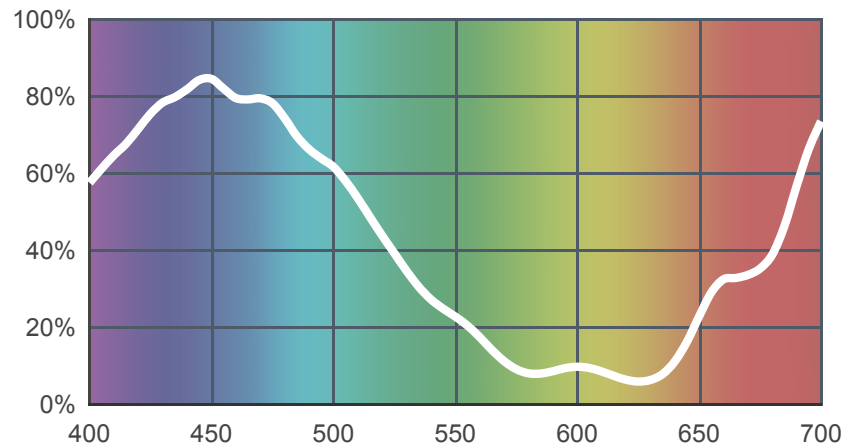

# 161 Slate Blue

[View on leefilters.com](#) / [Find a Dealer](#)

A pure medium blue. Good for skies, moonlight and dusk effects.

	Source C 6774K	Tungsten 3200K
Transmission Y	24.8%	21.5%
x	0.176	0.25
y	0.176	0.291
Absorption	0.61	0.67

Light transmitted (Y%)  
for each colour  
wavelength (nm)

### Rolls:

- **1" Core** 7.62m x 1.22m (25' x 48")
- **2" Core** 7.62m x 1.22m (25' x 48")
- **Quick Roll** Length 7.62m (25') x any width between 2.5cm - 1.17m (1" x 48")

### Sheets:

- **Full Sheet** 1.22m x 0.53m (48" x 21")  
USA: Full Sheets by special order only.
- **Half Sheet** 0.61m x 0.53m (24" x 21")