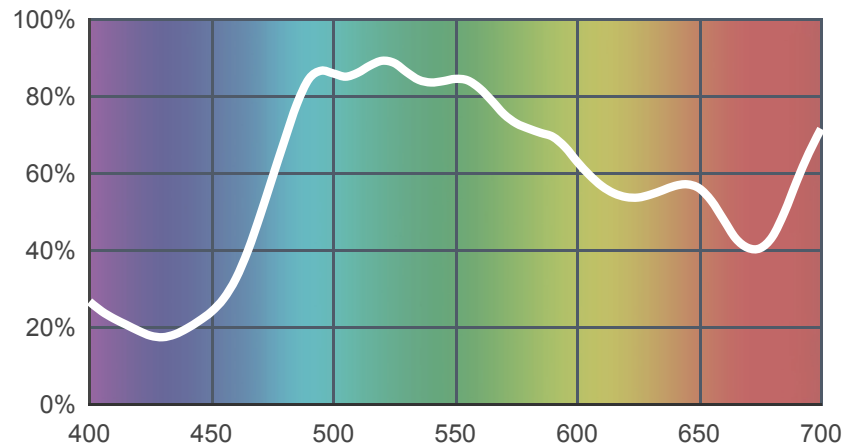

138 Pale Green

[View on leefilters.com](#) / [Find a Dealer](#)

Good with gobos for wooded scenes.

	Source C 6774K	Tungsten 3200K
Transmission Y	79.9%	75%
x	0.331	0.419
y	0.433	0.463
Absorption	0.1	0.12

Light transmitted (Y%)
for each colour
wavelength (nm)

Dimming Source Preview

Created by **Declan Randall** as a part of The Designer Series.

Rolls:

- **1" Core** 7.62m x 1.22m (25' x 48")
- **2" Core** 7.62m x 1.22m (25' x 48")
- **Quick Roll** Length 7.62m (25') x any width between 2.5cm - 1.17m (1" x 48")

Sheets:

- **Full Sheet** 1.22m x 0.53m (48" x 21")
USA: Full Sheets by special order only.
- **Half Sheet** 0.61m x 0.53m (24" x 21")

Pre-Cut Packs:

- **Complementary Pack**