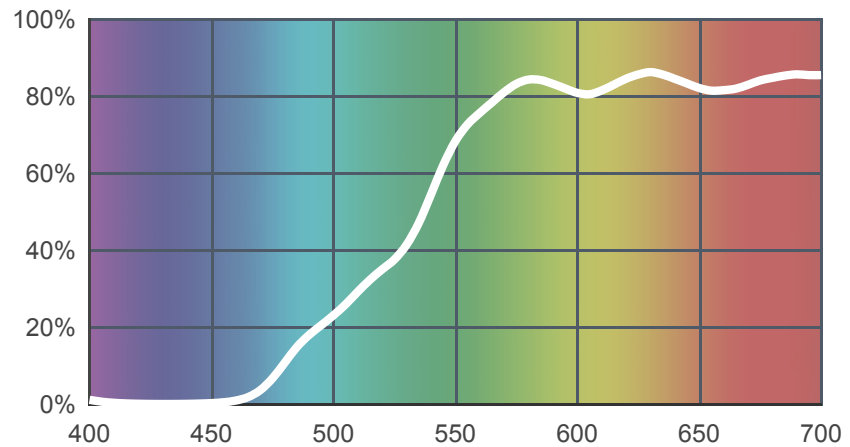

104 Deep Amber

[View on leefilters.com](http://leefilters.com) / [Find a Dealer](#)

Good for sunlight effect, accents and side light. Be careful of skin tones under the reddish tint of this colour.

	Source C 6774K	Tungsten 3200K
Transmission Y	63.9%	73%
x	0.496	0.532
y	0.462	0.451
Absorption	0.19	0.14

Light transmitted (Y%)
for each colour
wavelength (nm)

Dimming Source Preview

Rolls:

- **1" Core** 7.62m x 1.22m (25' x 48")
- **2" Core** 7.62m x 1.22m (25' x 48")
- **Quick Roll** Length 7.62m (25') x any width between 2.5cm - 1.17m (1" x 48")

Sheets:

- **Full Sheet** 1.22m x 0.53m (48" x 21")
USA: Full Sheets by special order only.
- **Half Sheet** 0.61m x 0.53m (24" x 21")

Pre-Cut Packs:

- Not available in a pack