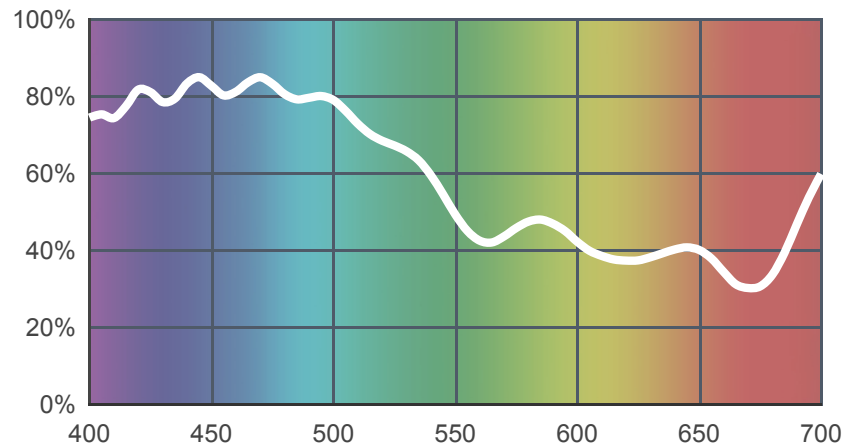

063 Pale Blue

[View on leefilters.com](#) / [Find a Dealer](#)

Cool front light wash, good for creating an overcast look for cold weather.

	Source C 6774K	Tungsten 3200K
Transmission Y	54.4%	52%
x	0.252	0.358
y	0.27	0.376
Absorption	0.26	0.28

Light transmitted (Y%)
for each colour
wavelength (nm)

Dimming Source Preview

Available as a **High Temperature** filter. Created by **Declan Randall** as a part of The Designer Series.

Rolls:

- **1" Core** 7.62m x 1.22m (25' x 48")
- **2" Core** 7.62m x 1.22m (25' x 48")
- **High Temperature** 4m x 1.17m (13' x 46")
- **Quick Roll** Length 7.62m (25') x any width between 2.5cm - 1.17m (1" x 48")

Sheets:

- **Full Sheet** 1.22m x 0.53m (48" x 21")
USA: Full Sheets by special order only.
- **Half Sheet** 0.61m x 0.53m (24" x 21")
- **High Temperature** 0.56m x 0.53m (22" x 21")

Pre-Cut Packs:

- **Light Tint Pack**
- **Inspiration Pack 2**