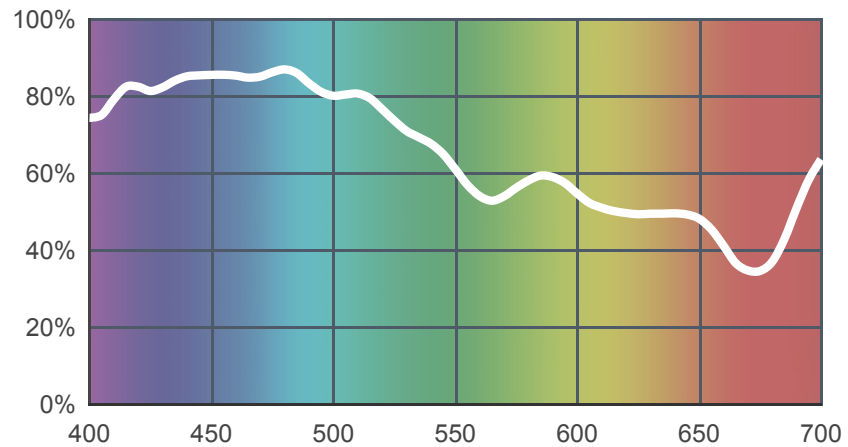

061 Mist Blue

[View on leefilters.com](#) / [Find a Dealer](#)

A cool wash good for night scenes.

	Source C 6774K	Tungsten 3200K
Transmission Y	62.4%	60%
x	0.268	0.377
y	0.284	0.385
Absorption	0.2	0.22

Light transmitted (Y%)
for each colour
wavelength (nm)

Dimming Source Preview

Available as a **High Temperature** filter.

Rolls:

- **1" Core** 7.62m x 1.22m (25' x 48")
- **2" Core** 7.62m x 1.22m (25' x 48")
- **High Temperature** 4m x 1.17m (13' x 46")
- **Quick Roll** Length 7.62m (25') x any width between 2.5cm - 1.17m (1" x 48")

Sheets:

- **Full Sheet** 1.22m x 0.53m (48" x 21")
USA: Full Sheets by special order only.
- **High Temperature** 0.56m x 0.53m (22" x 21")

Pre-Cut Packs:

- **Light Tint Pack**