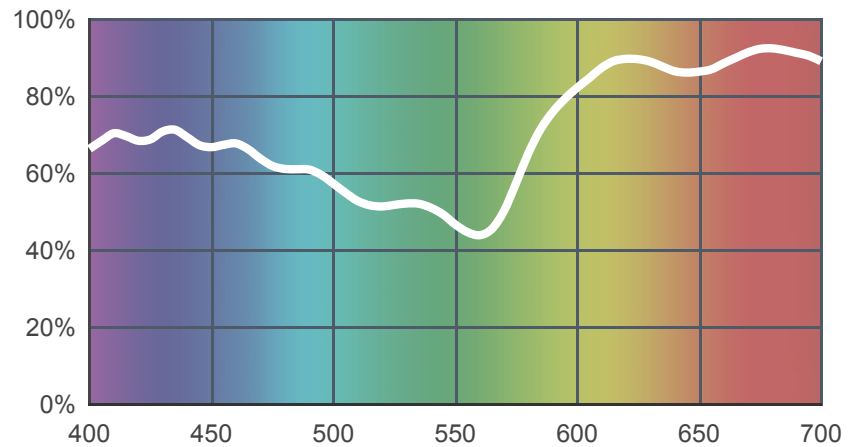

035 Light Pink

[View on leefilters.com](#) / [Find a Dealer](#)

A warm wash good for musical reviews.

	Source C 6774K	Tungsten 3200K
Transmission Y	61.3%	64%
x	0.335	0.462
y	0.289	0.37
Absorption	0.21	0.19

Light transmitted (Y%)
for each colour
wavelength (nm)

Dimming Source Preview

Available as a **High Temperature** filter. Created by **Declan Randall** as a part of The Designer Series.

Rolls:

- **1" Core** 7.62m x 1.22m (25' x 48")
- **2" Core** 7.62m x 1.22m (25' x 48")
- **High Temperature** 4m x 1.17m (13' x 46")
- **Quick Roll** Length 7.62m (25') x any width between 2.5cm - 1.17m (1" x 48")

Sheets:

- **Full Sheet** 1.22m x 0.53m (48" x 21")
USA: Full Sheets by special order only.
- **Half Sheet** 0.61m x 0.53m (24" x 21")
- **High Temperature** 0.56m x 0.53m (22" x 21")

Pre-Cut Packs:

- **Light Tint Pack**
- **Complementary Pack**