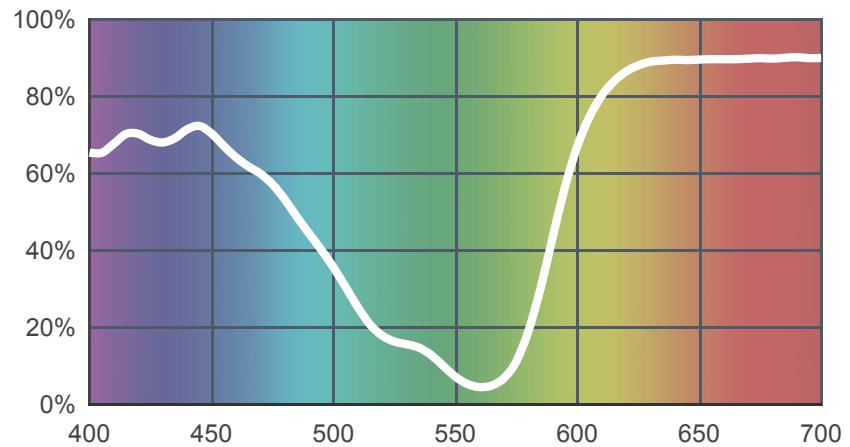

002 Rose Pink

[View on leefilters.com](#) / [Find a Dealer](#)

Strong pink wash, good for cycloramas.

	Source C 6774K	Tungsten 3200K
Transmission Y	32.7%	34.2%
x	0.328	0.491
y	0.202	0.287
Absorption	0.49	0.47

Light transmitted (Y%)
for each colour
wavelength (nm)

Dimming Source Preview

Rolls:

- **1" Core** 7.62m x 1.22m (25' x 48")
- **2" Core** 7.62m x 1.22m (25' x 48")
- **Quick Roll** Length 7.62m (25') x any width between 2.5cm - 1.17m (1" x 48")

Sheets:

- **Full Sheet** 1.22m x 0.53m (48" x 21")
USA: Full Sheets by special order only.
- **Half Sheet** 0.61m x 0.53m (24" x 21")

Pre-Cut Packs:

- **Tint Pack**