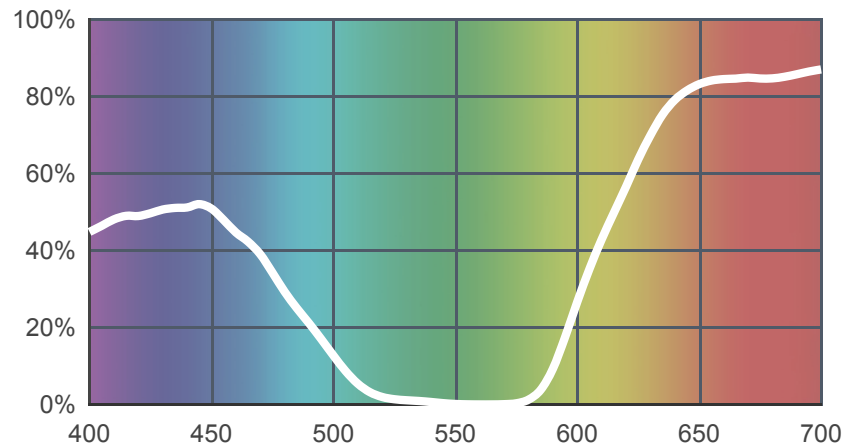

# 795 Magical Magenta

[View on leefilters.com](#) / [Find a Dealer](#)

Rich mixture of red and pinks.

	Source C 6774K	Tungsten 3200K
Transmission Y	13.3%	16.7%
x	0.323	0.509
y	0.138	0.234
Absorption	0.87	0.78

Light transmitted (Y%)  
for each colour  
wavelength (nm)

Dimming Source Preview

Created by **David Whitehead** as a part of The Designer Series.

## Rolls:

- **1" Core** 7.62m x 1.22m (25' x 48")
- **2" Core** 7.62m x 1.22m (25' x 48")
- **Quick Roll** Length 7.62m (25') x any width between 2.5cm - 1.17m (1" x 48")

## Sheets:

- **Full Sheet** 1.22m x 0.53m (48" x 21")  
USA: Full Sheets by special order only.
- **Half Sheet** 0.61m x 0.53m (24" x 21")