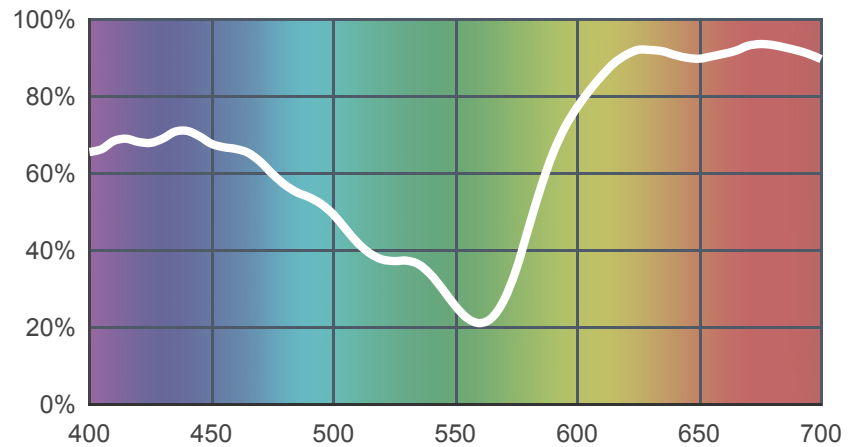

794 Pretty 'n Pink

[View on leefilters.com](#) / [Find a Dealer](#)

Creates warm and soft effects.

	Source C 6774K	Tungsten 3200K
Transmission Y	48.5%	52.3%
x	0.333	0.473
y	0.255	0.34
Absorption	0.31	0.28

Light transmitted (Y%)
for each colour
wavelength (nm)

Dimming Source Preview

Created by **David Whitehead** as a part of The Designer Series.

Rolls:

- **1" Core** 7.62m x 1.22m (25' x 48")
- **2" Core** 7.62m x 1.22m (25' x 48")
- **Quick Roll** Length 7.62m (25') x any width between 2.5cm - 1.17m (1" x 48")

Sheets:

- **Full Sheet** 1.22m x 0.53m (48" x 21")
USA: Full Sheets by special order only.
- **Half Sheet** 0.61m x 0.53m (24" x 21")

Pre-Cut Packs:

- Not available in a pack

LEE Filters