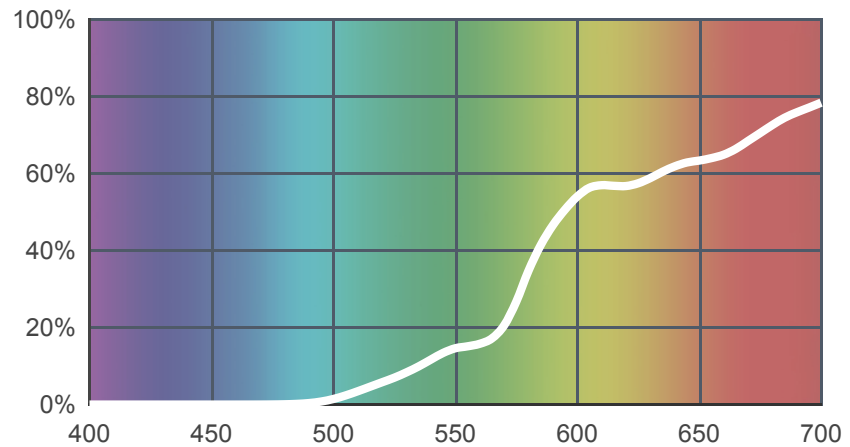

# 777 Rust

[View on leefilters.com](#) / [Find a Dealer](#)

A vivid rust colour effect.

	Source C 6774K	Tungsten 3200K
Transmission Y	24.3%	30.3%
x	0.576	0.608
y	0.416	0.389
Absorption	0.61	0.52

Light transmitted (Y%)  
for each colour  
wavelength (nm)

### Rolls:

- **1" Core** 7.62m x 1.22m (25' x 48")
- **2" Core** 7.62m x 1.22m (25' x 48")
- **Quick Roll** Length 7.62m (25') x any width between 2.5cm - 1.17m (1" x 48")

### Sheets:

- **Full Sheet** 1.22m x 0.53m (48" x 21")  
USA: Full Sheets by special order only.
- **Half Sheet** 0.61m x 0.53m (24" x 21")