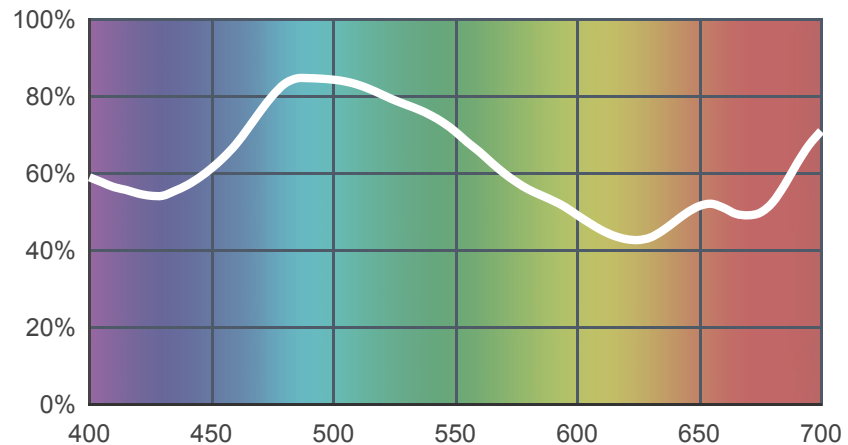

# 730 Liberty Green

[View on leefilters.com](#) / [Find a Dealer](#)

A good green for creating mystery and suspense.

	Source C 6774K	Tungsten 3200K
Transmission Y	67.5%	63%
x	0.277	0.379
y	0.33	0.416
Absorption	0.17	0.2

Light transmitted (Y%)  
for each colour  
wavelength (nm)

Dimming Source Preview

Created by **Jesper Kongshaug** as a part of The Designer Series.

## Rolls:

- **1" Core** 7.62m x 1.22m (25' x 48")
- **2" Core** 7.62m x 1.22m (25' x 48")
- **Quick Roll** Length 7.62m (25') x any width between 2.5cm - 1.17m (1" x 48")

## Sheets:

- **Full Sheet** 1.22m x 0.53m (48" x 21")  
USA: Full Sheets by special order only.
- **Half Sheet** 0.61m x 0.53m (24" x 21")