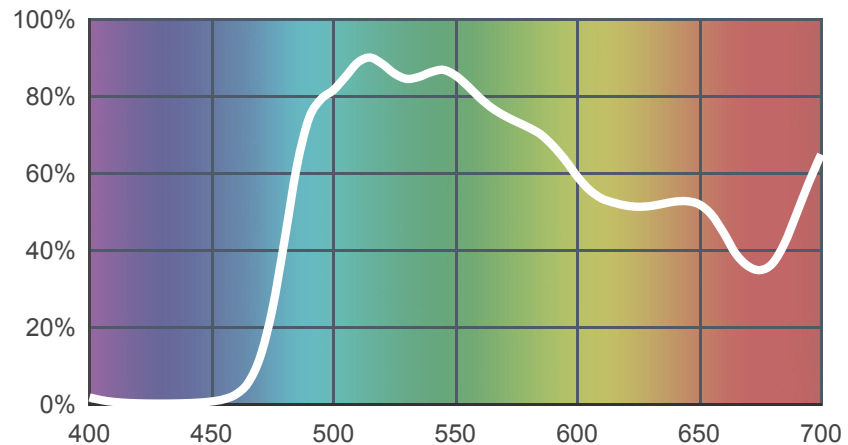

505 Sally Green

[View on leefilters.com](#) / [Find a Dealer](#)

A fresh, light and airy summer green. Under tree canopy light quality without pantomime countryside. Subtle enough to light faces without having to add too much general cover on top.

	Source C 6774K	Tungsten 3200K
Transmission Y	72.4%	71.1%
x	0.37	0.439
y	0.52	0.503
Absorption	0.14	0.15

Light transmitted (Y%)
for each colour
wavelength (nm)

Dimming Source Preview

Created by **Tanya Burns** as a part of The Designer Series.

Rolls:

- **1" Core** 7.62m x 1.22m (25' x 48")
- **2" Core** 7.62m x 1.22m (25' x 48")
- **Quick Roll** Length 7.62m (25') x any width between 2.5cm - 1.17m (1" x 48")

Sheets:

- **Full Sheet** 1.22m x 0.53m (48" x 21")
USA: Full Sheets by special order only.
- **Half Sheet** 0.61m x 0.53m (24" x 21")