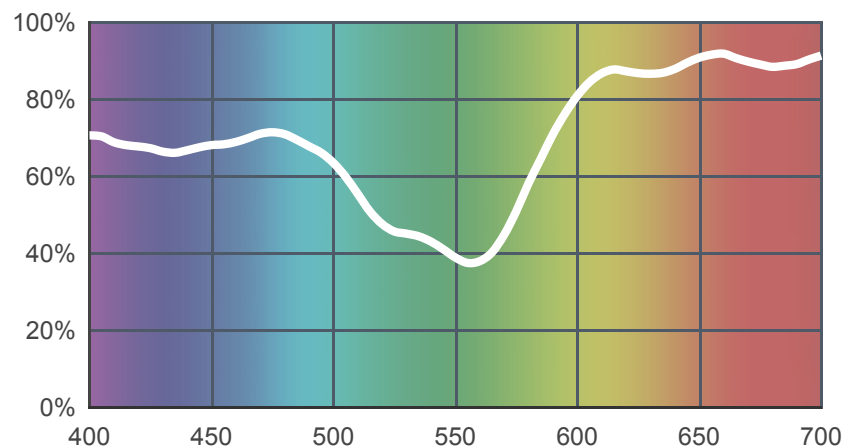

# 247 LEE Minus Green

[View on leefilters.com](http://leefilters.com) / [Find a Dealer](#)

Used on lighting to eliminate unwanted green cast created by discharge light sources on film. Approximately equivalent to CC30 magenta camera filter.

	Source C 6774K	Tungsten 3200K
Transmission Y	57.8%	60%
x	0.325	0.457
y	0.279	0.359
Absorption	0.24	0.22

Light transmitted (Y%)  
for each colour  
wavelength (nm)

### Rolls:

- **1" Core** 7.62m x 1.22m (25' x 48")
- **2" Core** 7.62m x 1.22m (25' x 48")
- **Quick Roll** Length 7.62m (25') x any width between 2.5cm - 1.17m (1" x 48")

### Sheets:

- **Full Sheet** 1.22m x 0.53m (48" x 21")  
USA: Full Sheets by special order only.
- **Half Sheet** 0.61m x 0.53m (24" x 21")