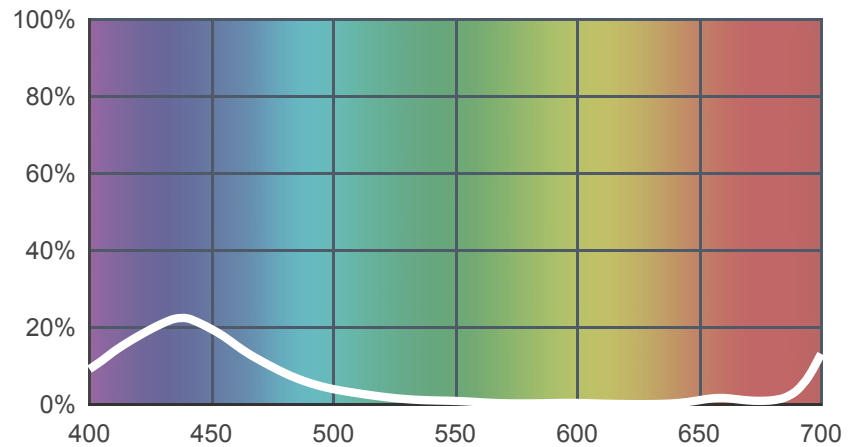

198 Palace Blue

[View on leefilters.com](#) / [Find a Dealer](#)

Good for dark moonlight or a romantic evening.

	Source C 6774K	Tungsten 3200K
Transmission Y	1.7%	1.1%
x	0.159	0.185
y	0.066	0.119
Absorption	1.77	1.96

Light transmitted (Y%)
for each colour
wavelength (nm)

Dimming Source Preview

Created by **Declan Randall** as a part of The Designer Series.

Rolls:

- **1" Core** 7.62m x 1.22m (25' x 48")
- **2" Core** 7.62m x 1.22m (25' x 48")
- **Quick Roll** Length 7.62m (25') x any width between 2.5cm - 1.17m (1" x 48")

Sheets:

- **Full Sheet** 1.22m x 0.53m (48" x 21")
USA: Full Sheets by special order only.
- **Half Sheet** 0.61m x 0.53m (24" x 21")

Pre-Cut Packs:

- Not available in a pack

LEE Filters