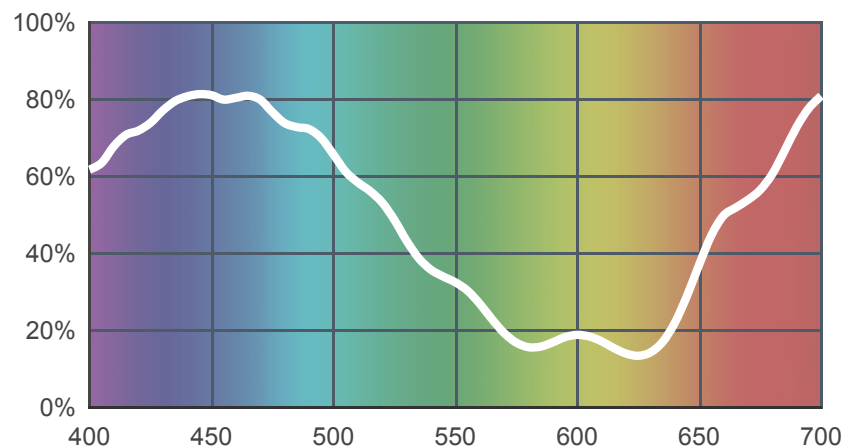

174 Dark Steel Blue

[View on leefilters.com](#) / [Find a Dealer](#)

Great for set lighting. Creates good moonlight shadows.

	Source C 6774K	Tungsten 3200K
Transmission Y	30%	30.3%
x	0.204	0.302
y	0.205	0.33
Absorption	0.52	0.52

Light transmitted (Y%)
for each colour
wavelength (nm)

Dimming Source Preview

Created by **Declan Randall** as a part of The Designer Series.

Rolls:

- **1" Core** 7.62m x 1.22m (25' x 48")
- **2" Core** 7.62m x 1.22m (25' x 48")
- **Quick Roll** Length 7.62m (25') x any width between 2.5cm - 1.17m (1" x 48")

Sheets:

- **Full Sheet** 1.22m x 0.53m (48" x 21")
USA: Full Sheets by special order only.
- **Half Sheet** 0.61m x 0.53m (24" x 21")

Pre-Cut Packs:

- **Tint Pack**
- **Complementary Pack**