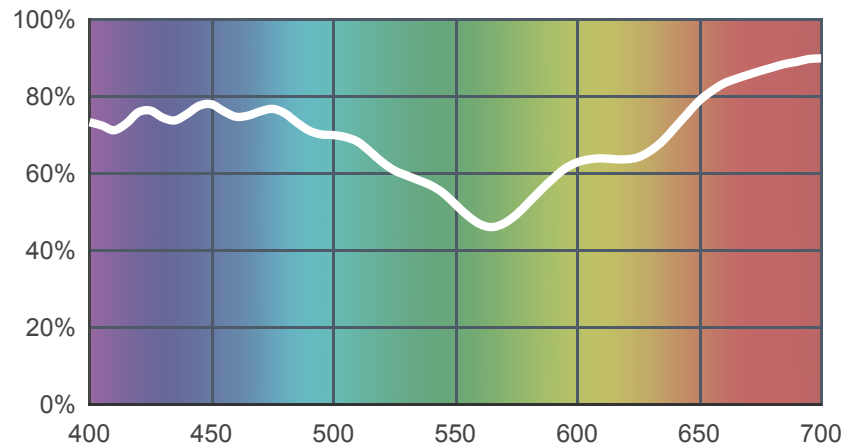

169 Lilac Tint

[View on leefilters.com](#) / [Find a Dealer](#)

A pale lavender. Good for almost white light with a cool tint.

	Source C 6774K	Tungsten 3200K
Transmission Y	59.5%	57.4%
x	0.294	0.418
y	0.281	0.372
Absorption	0.23	0.24

Light transmitted (Y%)
for each colour
wavelength (nm)

Dimming Source Preview

Rolls:

- **1" Core** 7.62m x 1.22m (25' x 48")
- **2" Core** 7.62m x 1.22m (25' x 48")
- **Quick Roll** Length 7.62m (25') x any width between 2.5cm - 1.17m (1" x 48")

Sheets:

- **Full Sheet** 1.22m x 0.53m (48" x 21")
USA: Full Sheets by special order only.
- **Half Sheet** 0.61m x 0.53m (24" x 21")

Pre-Cut Packs:

- **Light Tint Pack**

LEE Filters