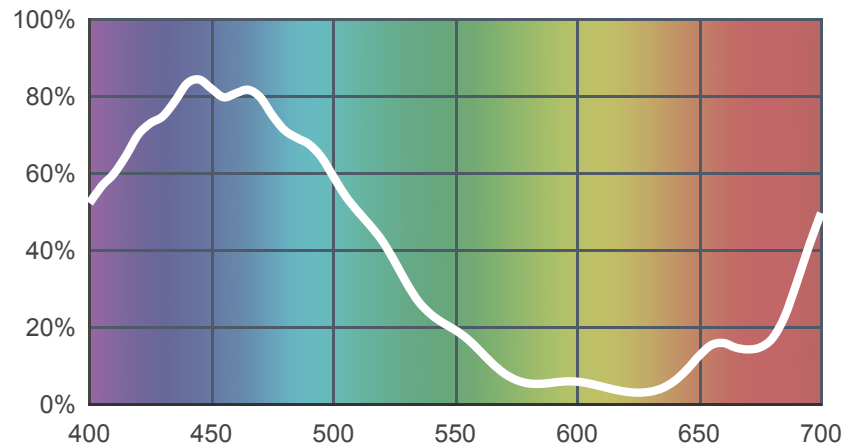

165 Daylight Blue

[View on leefilters.com](http://leefilters.com) / [Find a Dealer](#)

Great for moonlight effect.

	Source C 6774K	Tungsten 3200K
Transmission Y	20%	17.3%
x	0.159	0.211
y	0.158	0.273
Absorption	0.7	0.76

Light transmitted (Y%)
for each colour
wavelength (nm)

Dimming Source Preview

Created by **Declan Randall** as a part of The Designer Series.

Rolls:

- **1" Core** 7.62m x 1.22m (25' x 48")
- **2" Core** 7.62m x 1.22m (25' x 48")
- **Quick Roll** Length 7.62m (25') x any width between 2.5cm - 1.17m (1" x 48")

Sheets:

- **Full Sheet** 1.22m x 0.53m (48" x 21")
USA: Full Sheets by special order only.
- **Half Sheet** 0.61m x 0.53m (24" x 21")

Pre-Cut Packs:

- Not available in a pack

LEE Filters