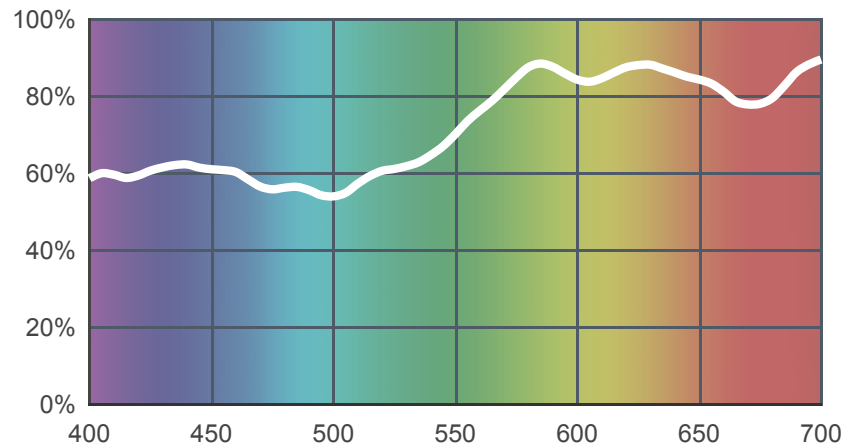

162 Bastard Amber

[View on leefilters.com](#) / [Find a Dealer](#)

A warm white / warm wash.
Good lamplight effect.

	Source C 6774K	Tungsten 3200K
Transmission Y	77.7%	79.5%
x	0.348	0.458
y	0.328	0.402
Absorption	0.11	0.1

Light transmitted (Y%)
for each colour
wavelength (nm)

Dimming Source Preview

Rolls:

- **1" Core** 7.62m x 1.22m (25' x 48")
- **2" Core** 7.62m x 1.22m (25' x 48")
- **Quick Roll** Length 7.62m (25') x any width between 2.5cm - 1.17m (1" x 48")

Sheets:

- **Full Sheet** 1.22m x 0.53m (48" x 21")
USA: Full Sheets by special order only.
- **Half Sheet** 0.61m x 0.53m (24" x 21")

Pre-Cut Packs:

- **Light Tint Pack**

LEE Filters