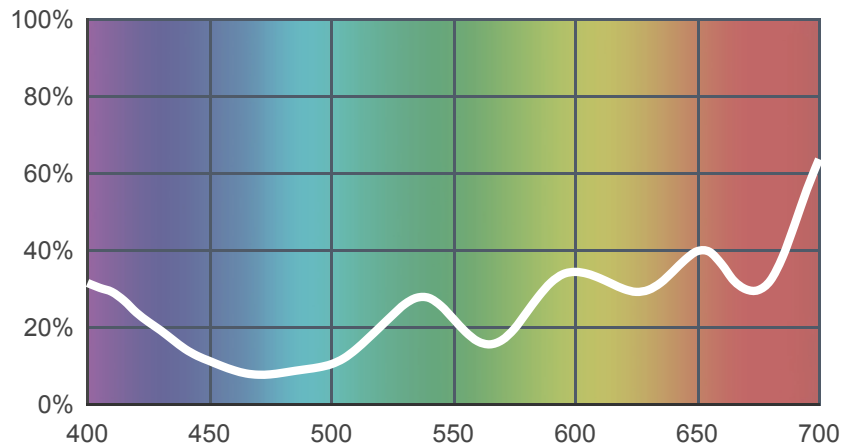

156 Chocolate

[View on leefilters.com](#) / [Find a Dealer](#)

Warms light and reduces the intensity.

	Source C 6774K	Tungsten 3200K
Transmission Y	26.4%	24.7%
x	0.38	0.497
y	0.363	0.412
Absorption	0.58	0.61

Light transmitted (Y%)
for each colour
wavelength (nm)

Dimming Source Preview

Rolls:

- **1" Core** 7.62m x 1.22m (25' x 48")
- **2" Core** 7.62m x 1.22m (25' x 48")
- **Quick Roll** Length 7.62m (25') x any width between 2.5cm - 1.17m (1" x 48")

Sheets:

- **Full Sheet** 1.22m x 0.53m (48" x 21")
USA: Full Sheets by special order only.
- **Half Sheet** 0.61m x 0.53m (24" x 21")

Pre-Cut Packs:

- Not available in a pack