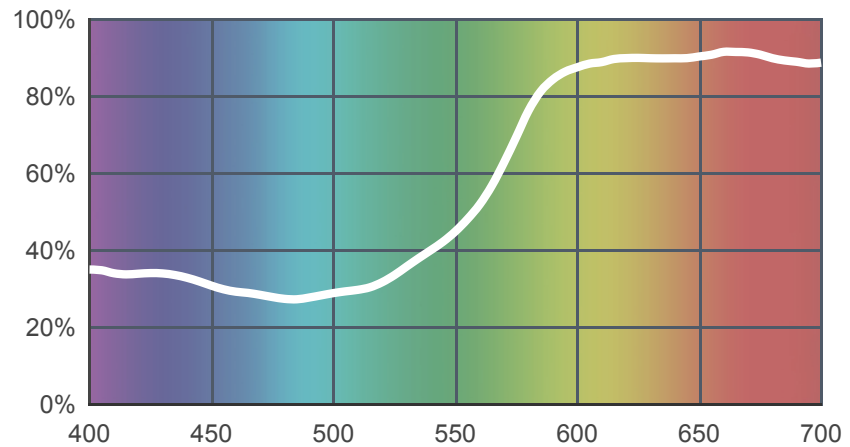

108 English Rose

[View on leefilters.com](#) / [Find a Dealer](#)

Warm tint wash. Dark flesh tones and softer skin tones.

	Source C 6774K	Tungsten 3200K
Transmission Y	57.1%	61.5%
x	0.412	0.515
y	0.352	0.397
Absorption	0.24	0.21

Light transmitted (Y%)
for each colour
wavelength (nm)

Dimming Source Preview

Rolls:

- **1" Core** 7.62m x 1.22m (25' x 48")
- **2" Core** 7.62m x 1.22m (25' x 48")
- **Quick Roll** Length 7.62m (25') x any width between 2.5cm - 1.17m (1" x 48")

Sheets:

- **Full Sheet** 1.22m x 0.53m (48" x 21")
USA: Full Sheets by special order only.
- **Half Sheet** 0.61m x 0.53m (24" x 21")

Pre-Cut Packs:

- **Tint Pack**