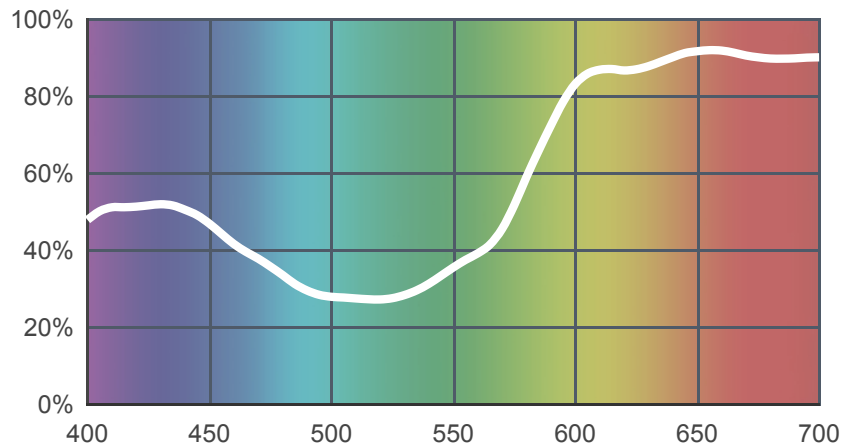

107 Light Rose

[View on leefilters.com](#) / [Find a Dealer](#)

Good for general washes and followspots.

	Source C 6774K	Tungsten 3200K
Transmission Y	48%	54%
x	0.407	0.508
y	0.284	0.365
Absorption	0.32	0.27

Light transmitted (Y%)
for each colour
wavelength (nm)

Dimming Source Preview

Rolls:

- **1" Core** 7.62m x 1.22m (25' x 48")
- **2" Core** 7.62m x 1.22m (25' x 48")
- **Quick Roll** Length 7.62m (25') x any width between 2.5cm - 1.17m (1" x 48")

Sheets:

- **Full Sheet** 1.22m x 0.53m (48" x 21")
USA: Full Sheets by special order only.
- **Half Sheet** 0.61m x 0.53m (24" x 21")

Pre-Cut Packs:

- Not available in a pack