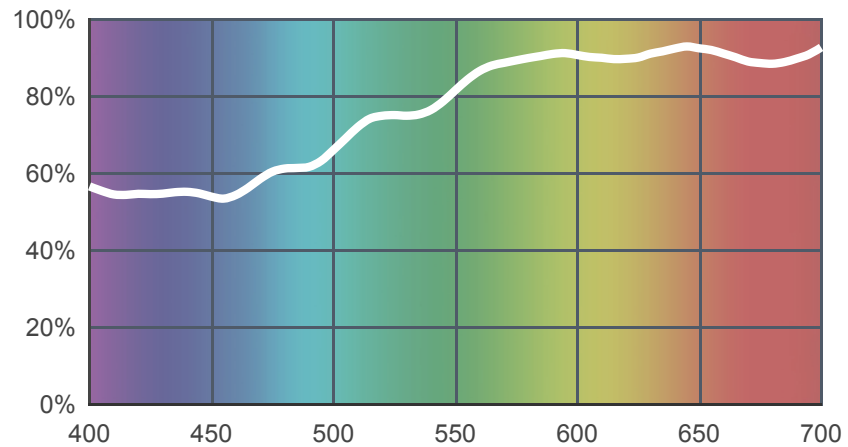

# 103 Straw

[View on leefilters.com](#) / [Find a Dealer](#)

Pale sunlight through a window and a good warm winter effect.

	Source C 6774K	Tungsten 3200K
Transmission Y	81.6%	84.8%
x	0.336	0.458
y	0.359	0.416
Absorption	0.09	0.07

Light transmitted (Y%)  
for each colour  
wavelength (nm)

### Rolls:

- **1" Core** 7.62m x 1.22m (25' x 48")
- **2" Core** 7.62m x 1.22m (25' x 48")
- **Quick Roll** Length 7.62m (25') x any width between 2.5cm - 1.17m (1" x 48")

### Sheets:

- **Full Sheet** 1.22m x 0.53m (48" x 21")  
USA: Full Sheets by special order only.
- **Half Sheet** 0.61m x 0.53m (24" x 21")