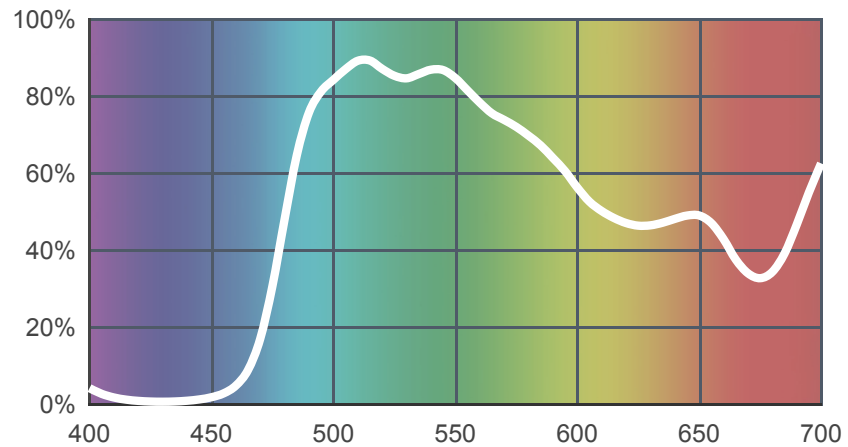

088 Lime Green

[View on leefilters.com](http://leefilters.com) / [Find a Dealer](#)

Use with gobos for leafy glades. Good for pantomimes, giving a slightly sinister atmosphere.

	Source C 6774K	Tungsten 3200K
Transmission Y	70.9%	69.8%
x	0.356	0.429
y	0.511	0.505
Absorption	0.15	0.16

Light transmitted (Y%)
for each colour
wavelength (nm)

Dimming Source Preview

Created by **Declan Randall** as a part of The Designer Series.

Rolls:

- **1" Core** 7.62m x 1.22m (25' x 48")
- **2" Core** 7.62m x 1.22m (25' x 48")
- **Quick Roll** Length 7.62m (25') x any width between 2.5cm - 1.17m (1" x 48")

Sheets:

- **Full Sheet** 1.22m x 0.53m (48" x 21")
USA: Full Sheets by special order only.
- **Half Sheet** 0.61m x 0.53m (24" x 21")

Pre-Cut Packs:

- **Tint Pack**